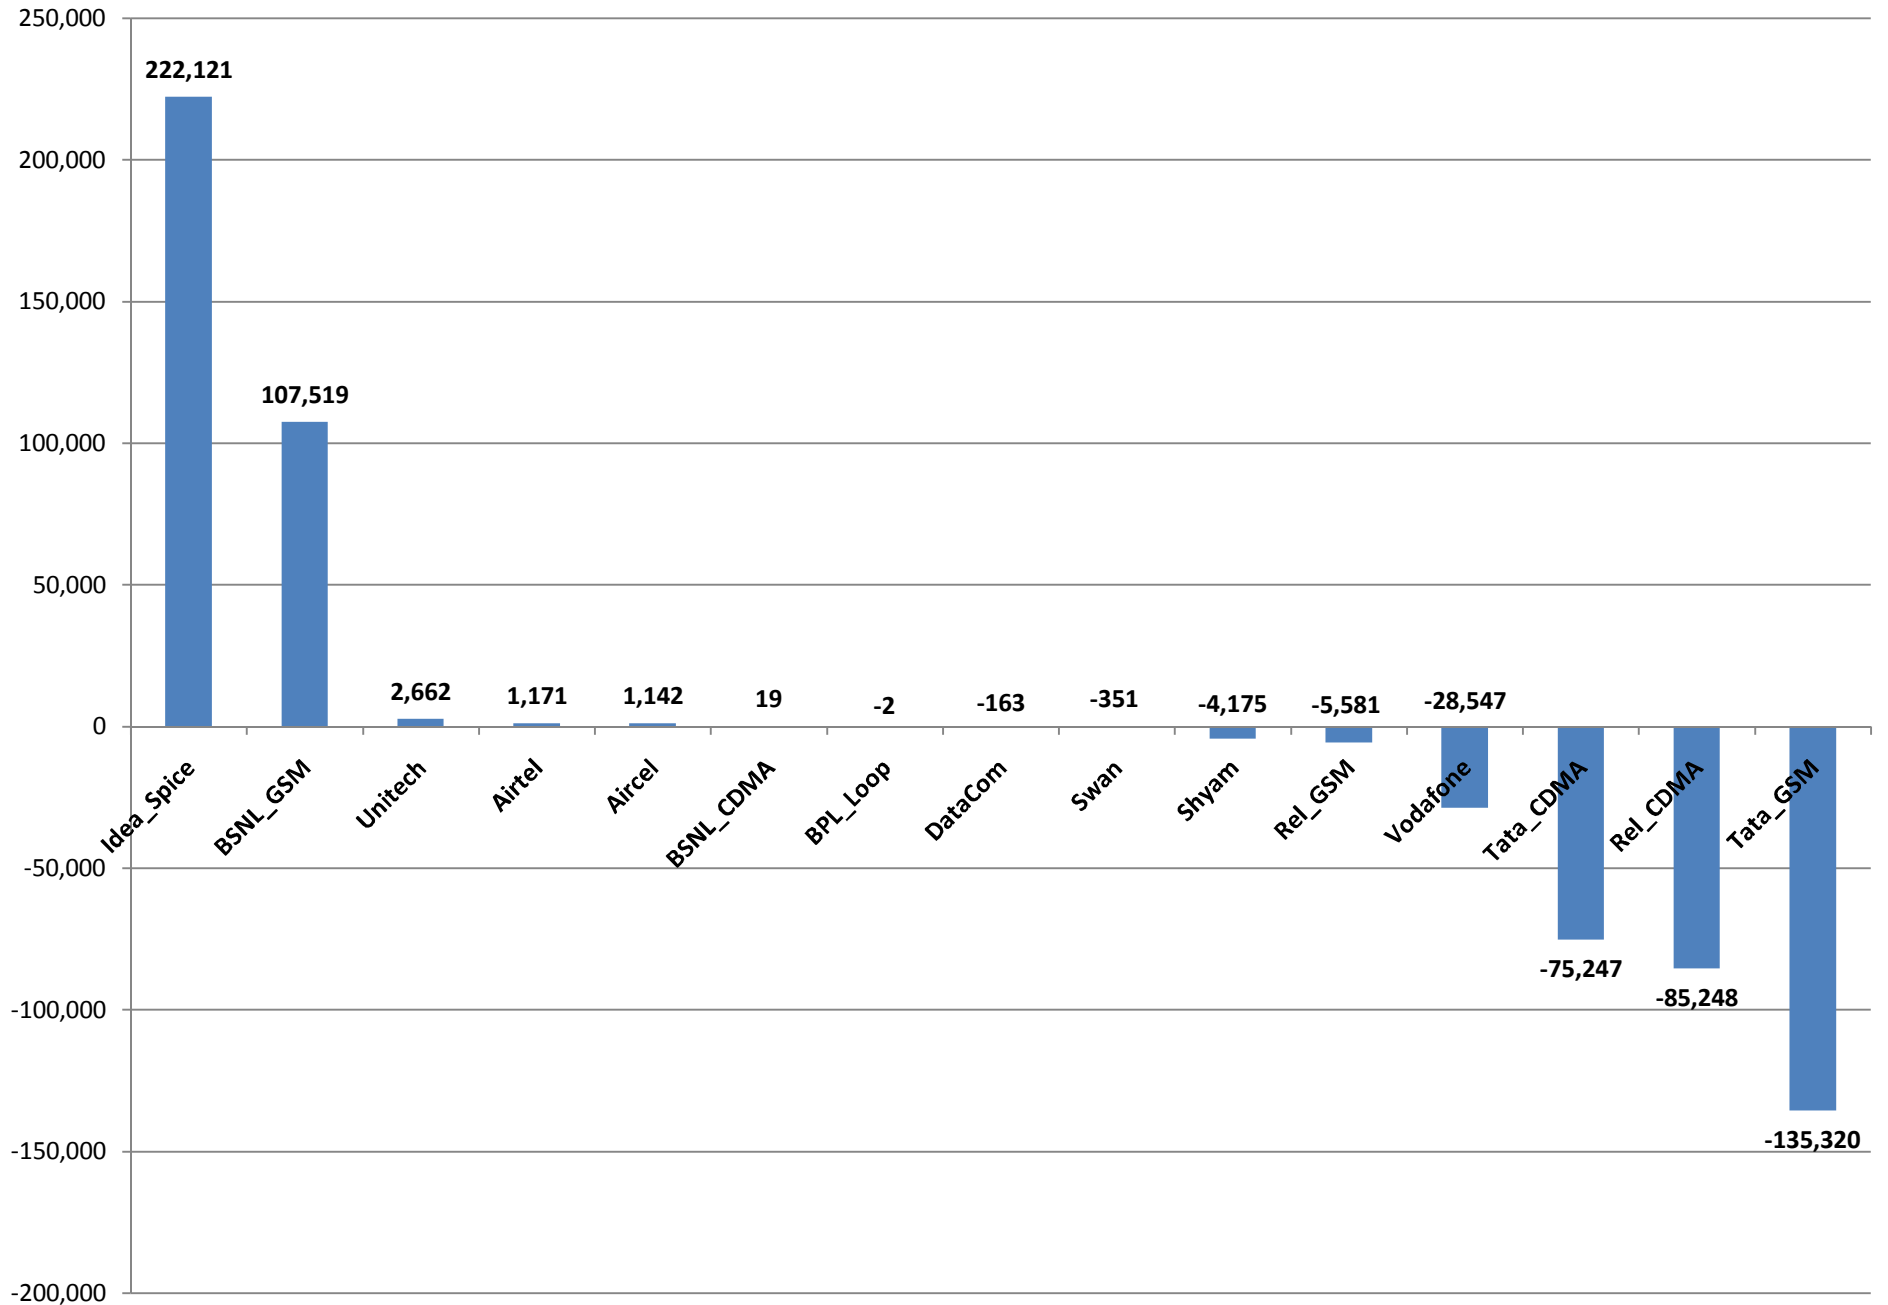

PAN India All Operators MNP Status as on 31.10.2011

Andhra Pradesh MNP Status as on 31.10.2011

Assam MNP Status as on 31.10.2011

Bihar + Jharkhand MNP Status as on 31.10.2011

Delhi MNP Status as on 31.10.2011

Gujarat MNP Status as on 31.10.2011

Himachal Pradesh MNP Status as on 31.10.2011

Haryana MNP Status as on 31.10.2011

Jammu & Kashmir MNP Status as on 31.10.2011

Karnataka MNP Status as on 31.10.2011

Kerala MNP Status as on 31.10.2011