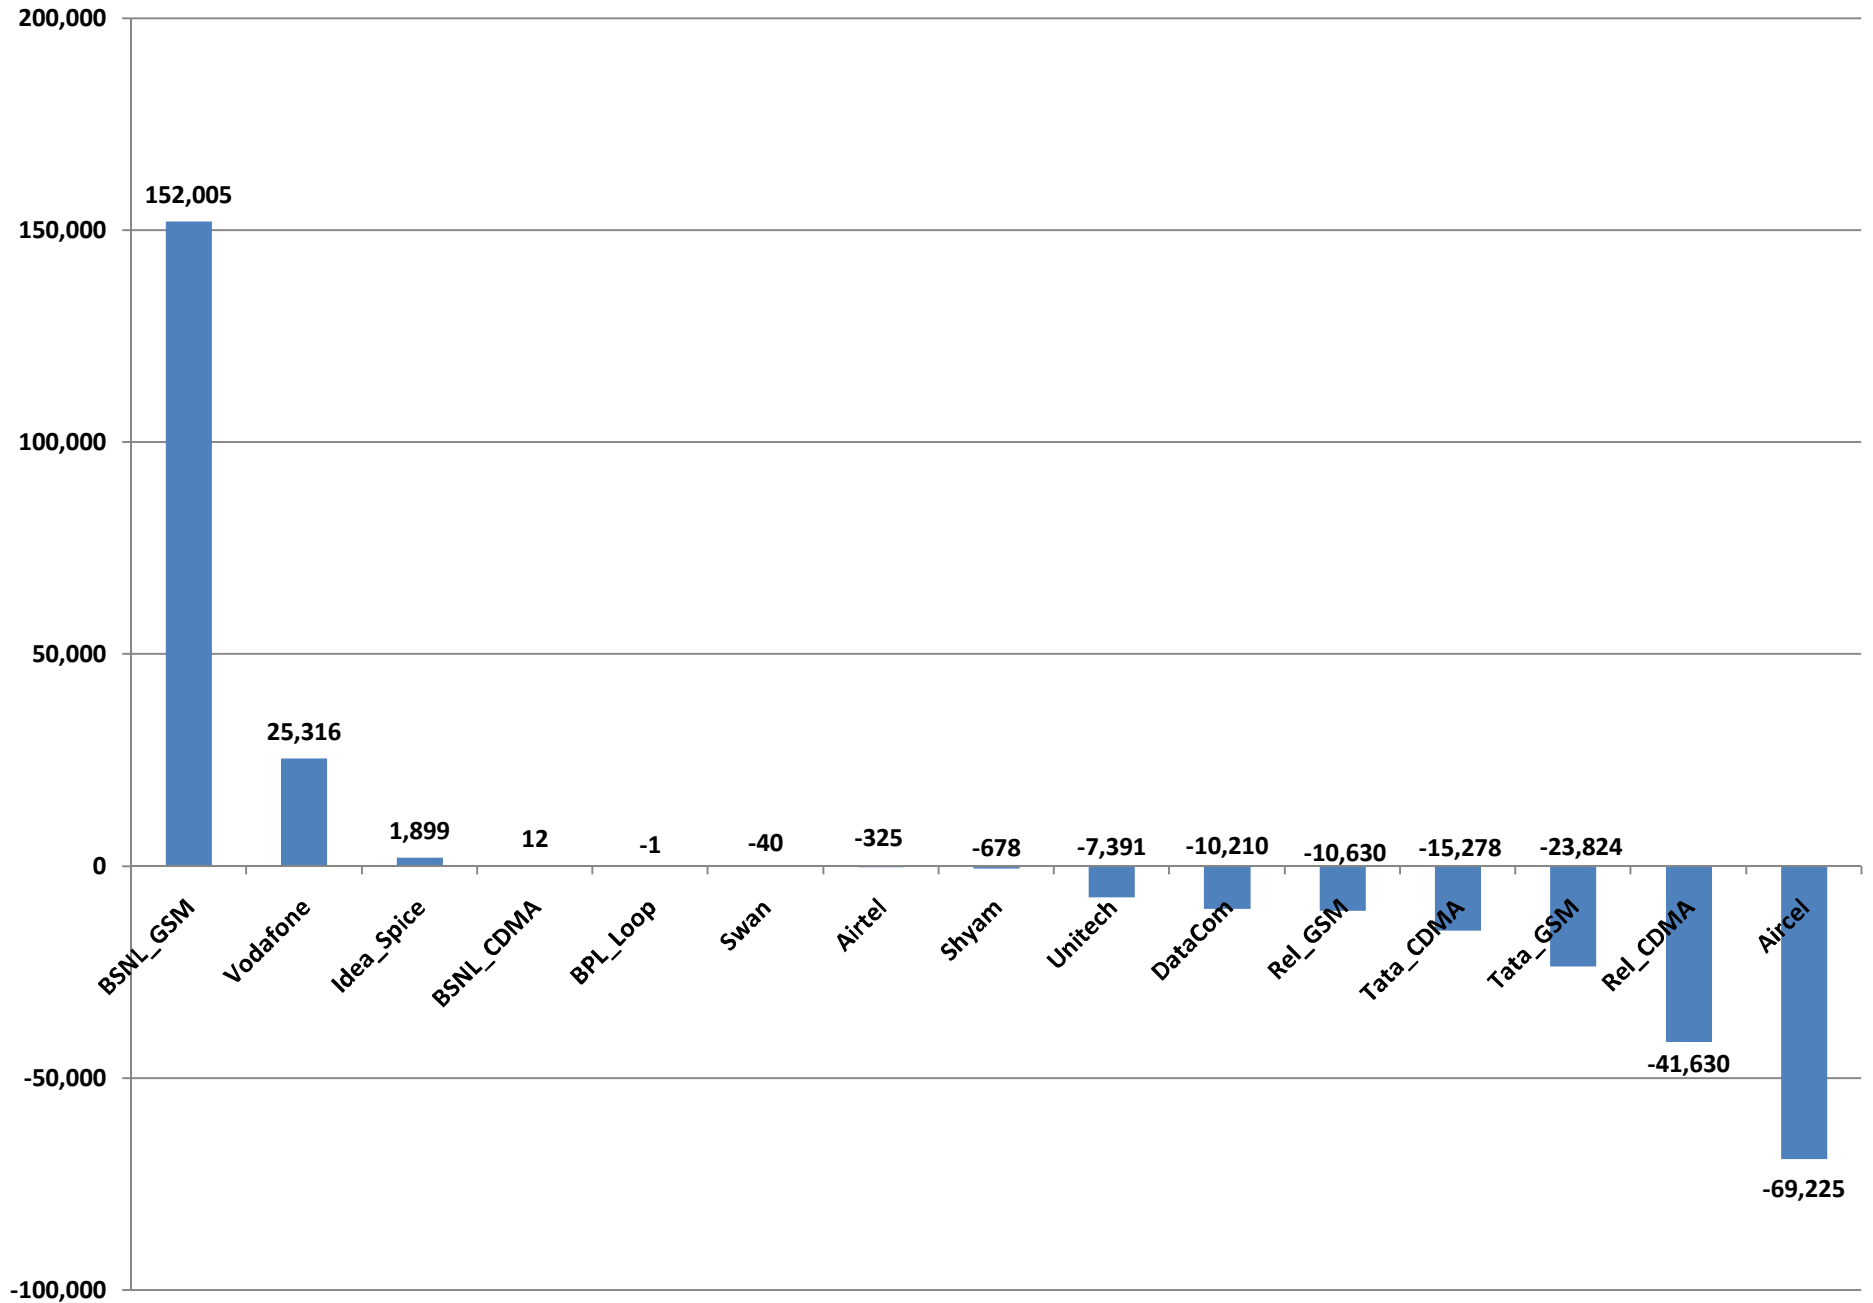

Gujarat MNP Status as on 31.10.2011

Himachal Pradesh MNP Status as on 31.10.2011

Haryana MNP Status as on 31.10.2011

Jammu & Kashmir MNP Status as on 31.10.2011

Karnataka MNP Status as on 31.10.2011

Kerala MNP Status as on 31.10.2011