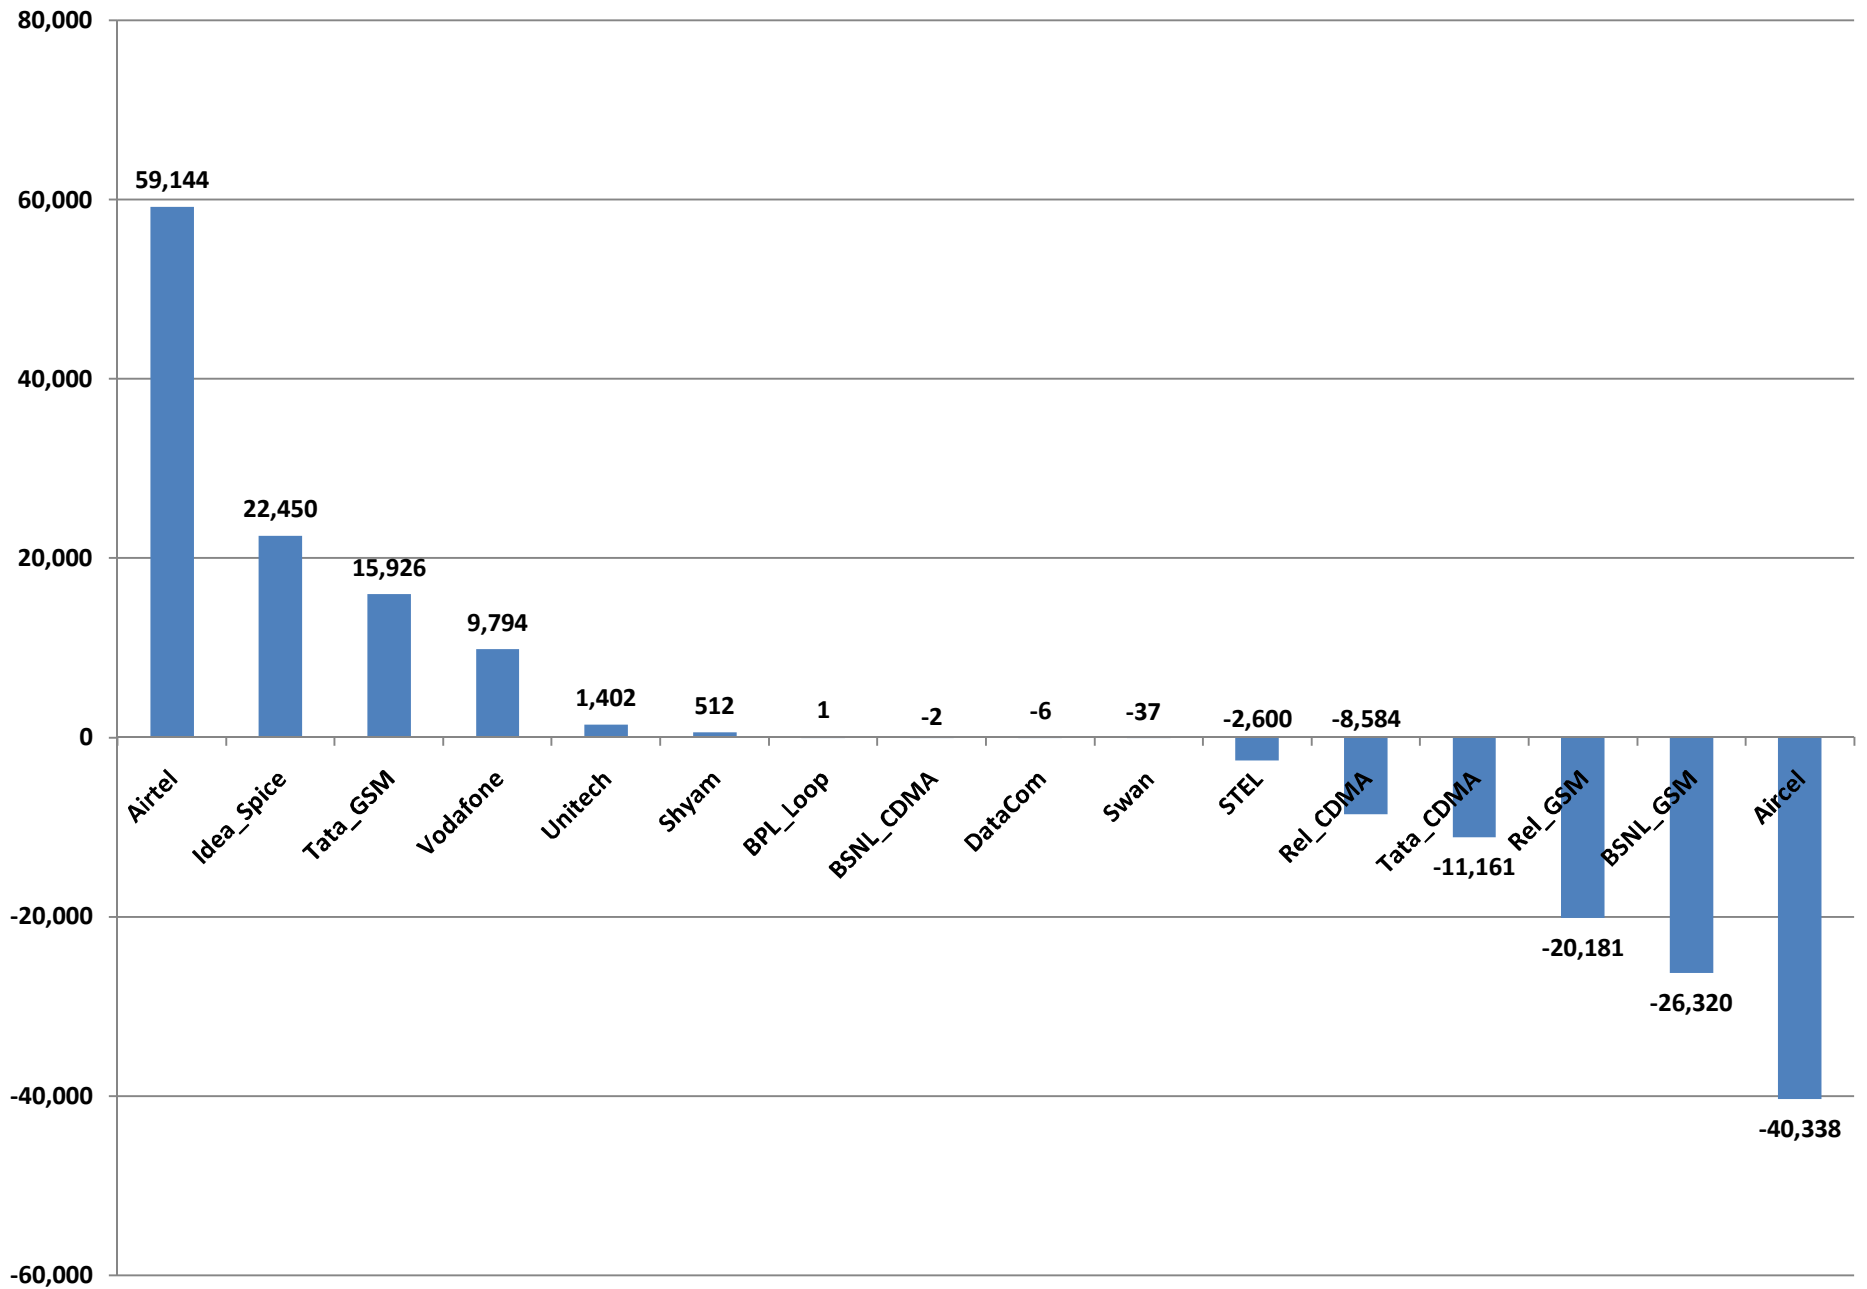

PAN India All Operators MNP Status as on 31.10.2011

Andhra Pradesh MNP Status as on 31.10.2011

Assam MNP Status as on 31.10.2011

Bihar + Jharkhand MNP Status as on 31.10.2011

Delhi MNP Status as on 31.10.2011