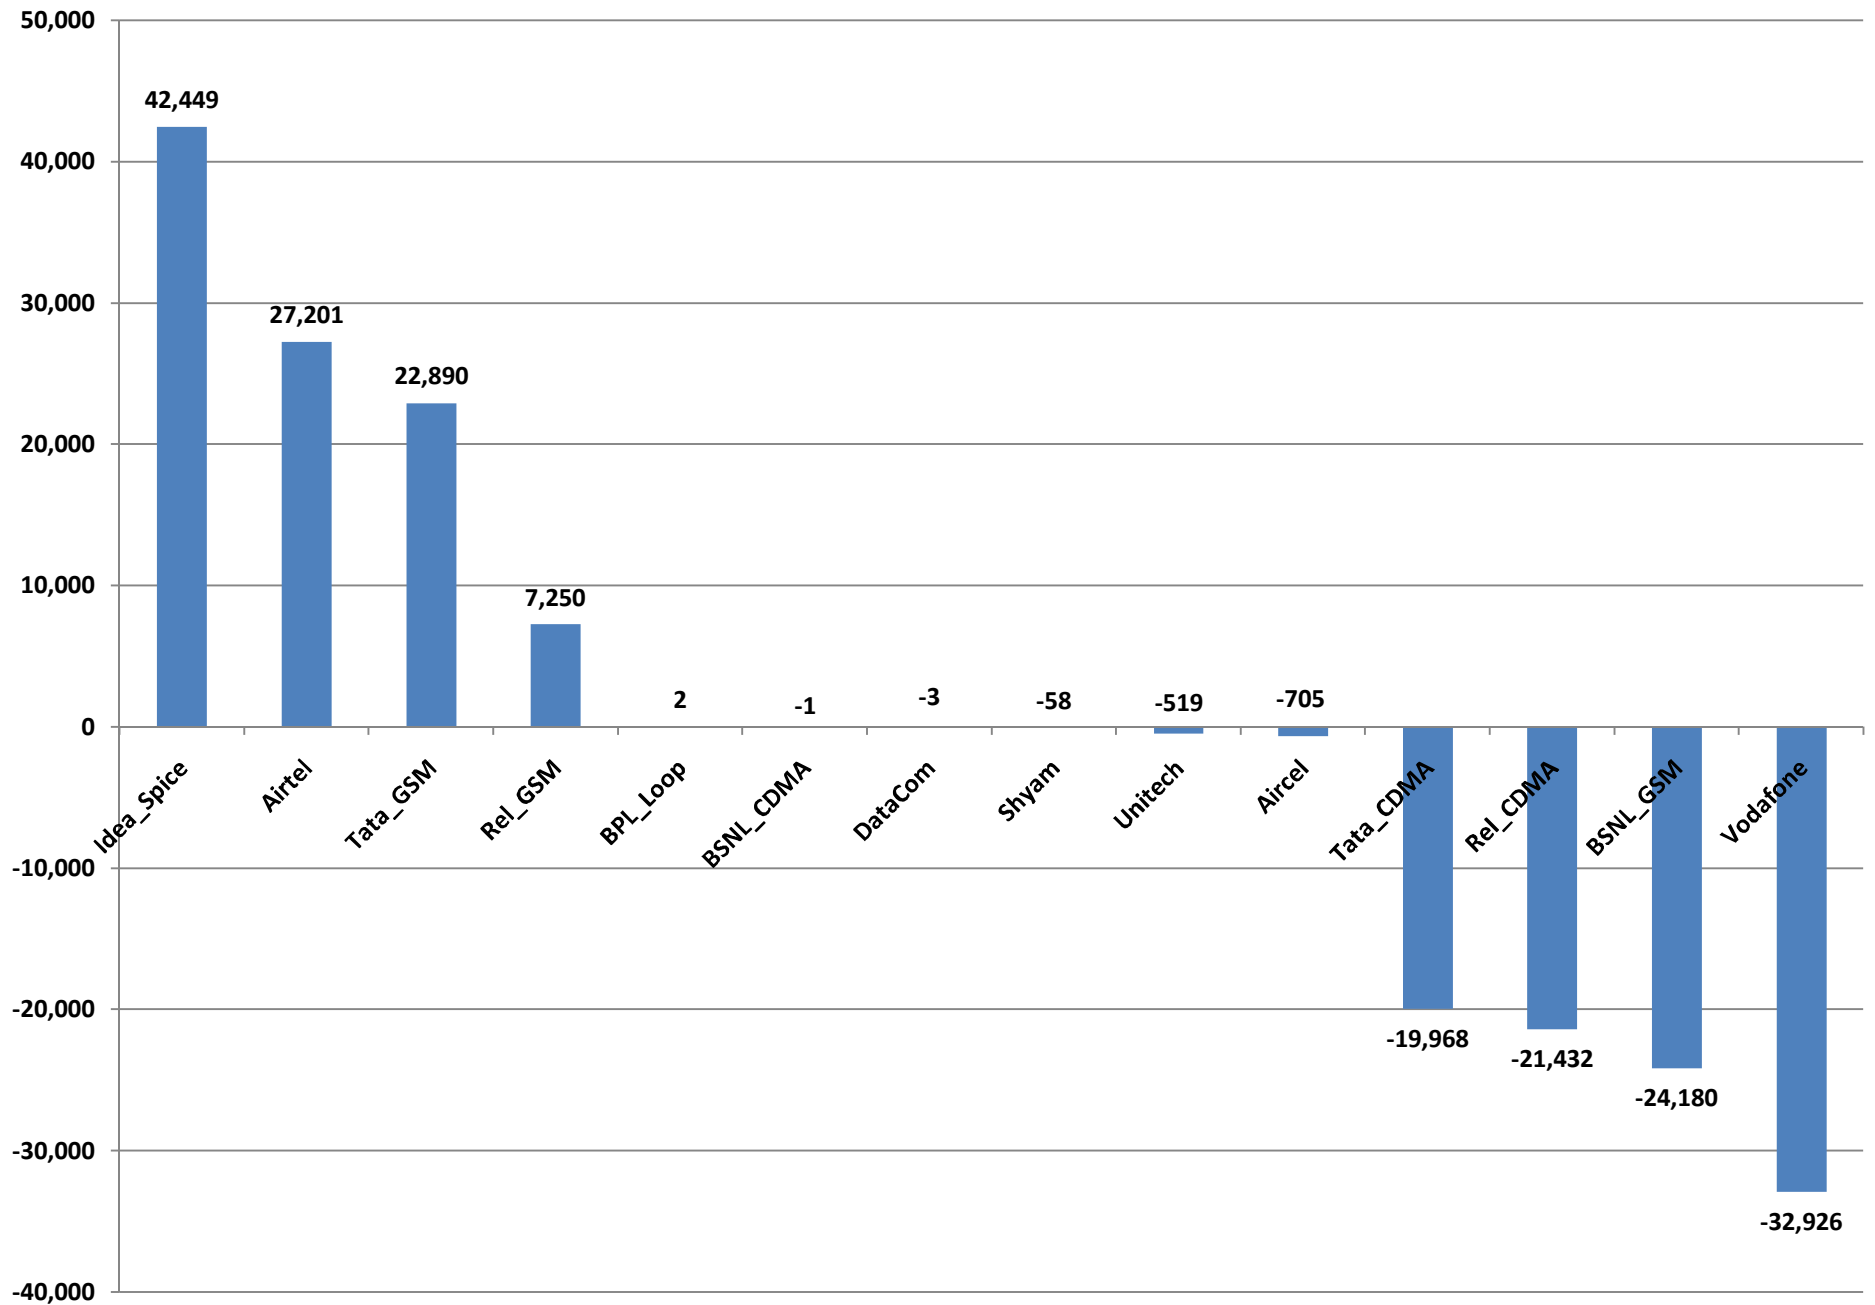

Kolkata TD MNP Status as on 31.10.2011