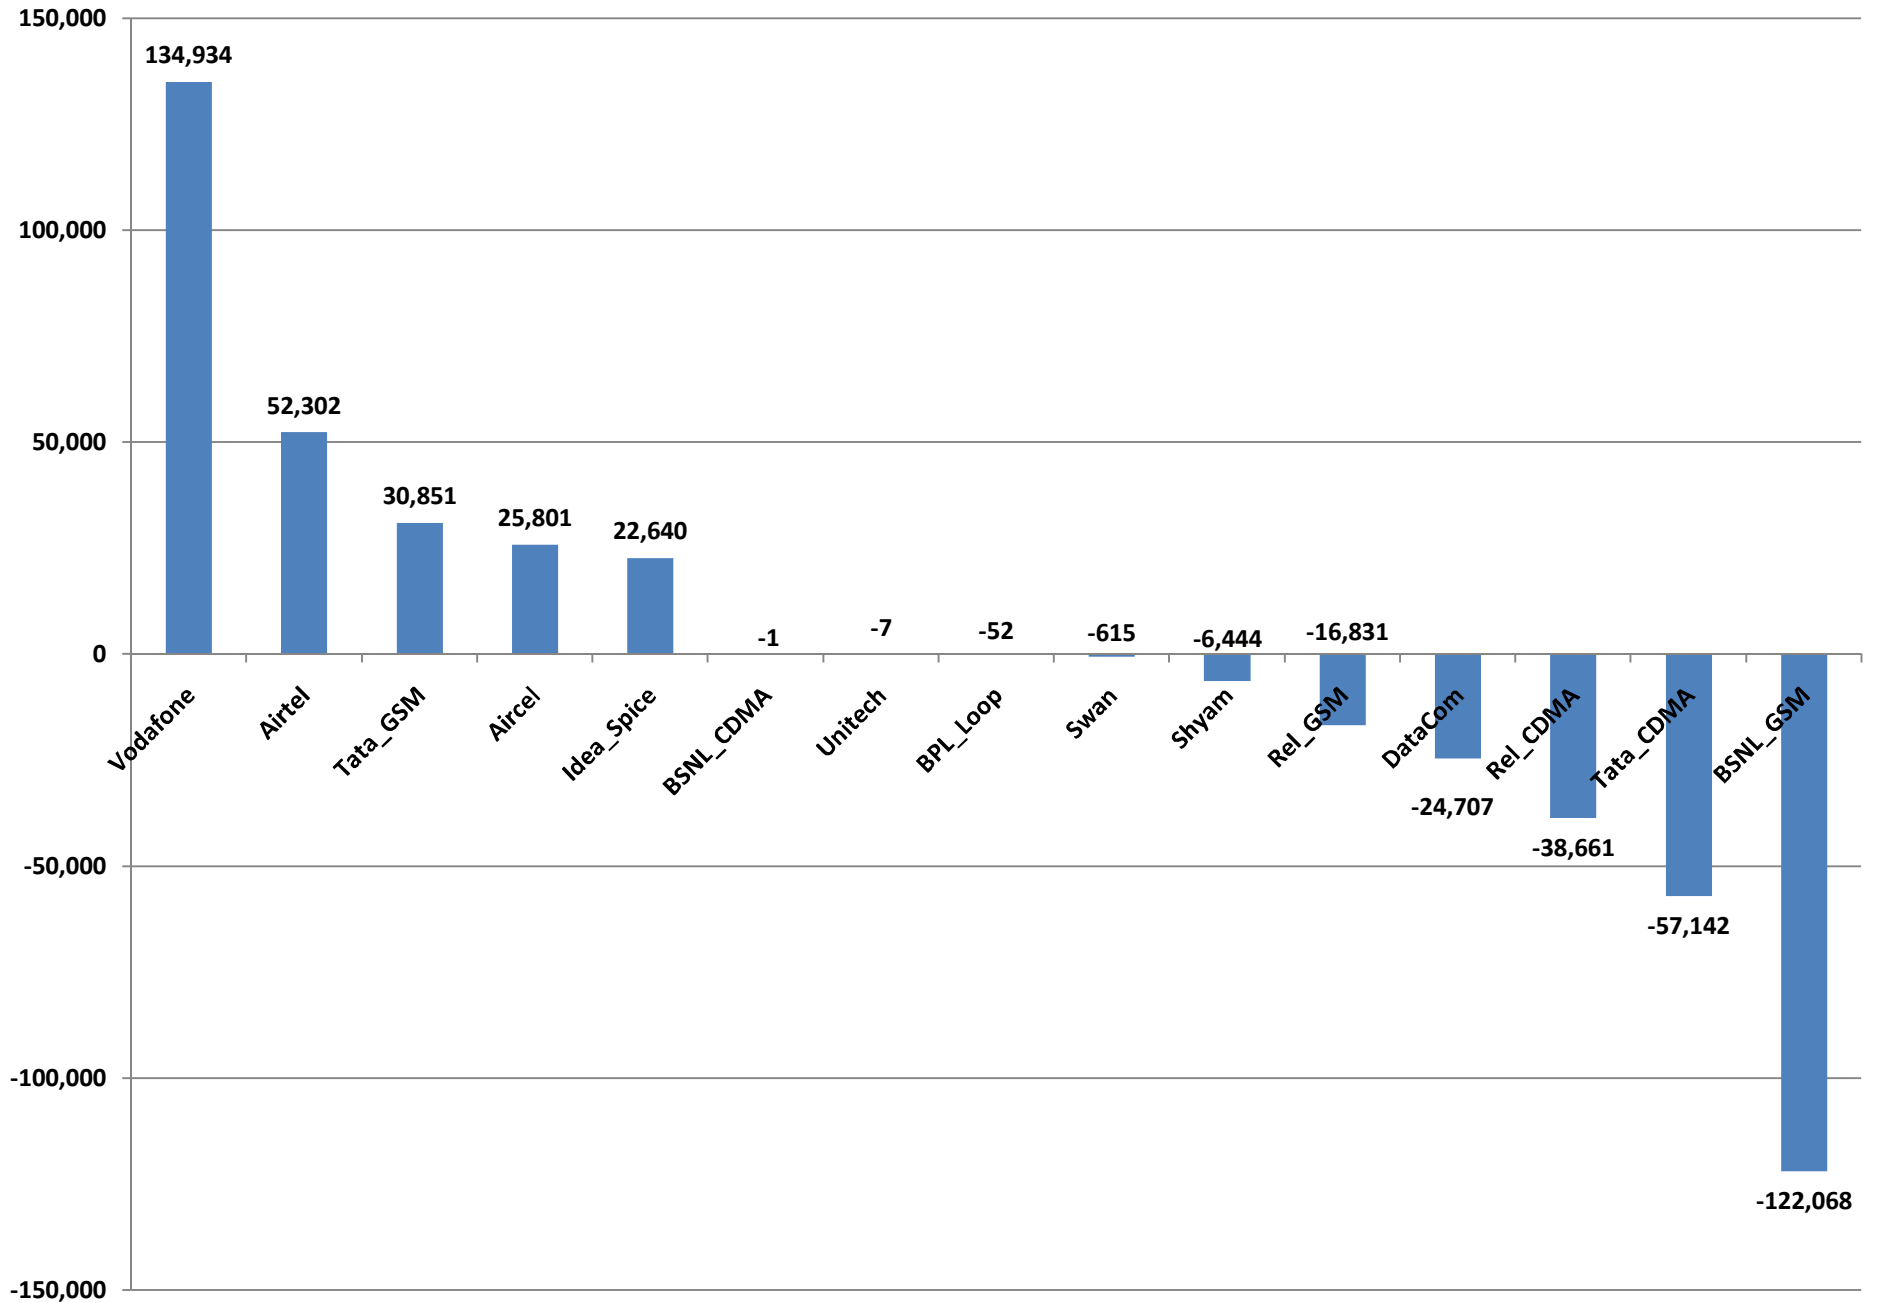

Haryana MNP Status as on 31.10.2011