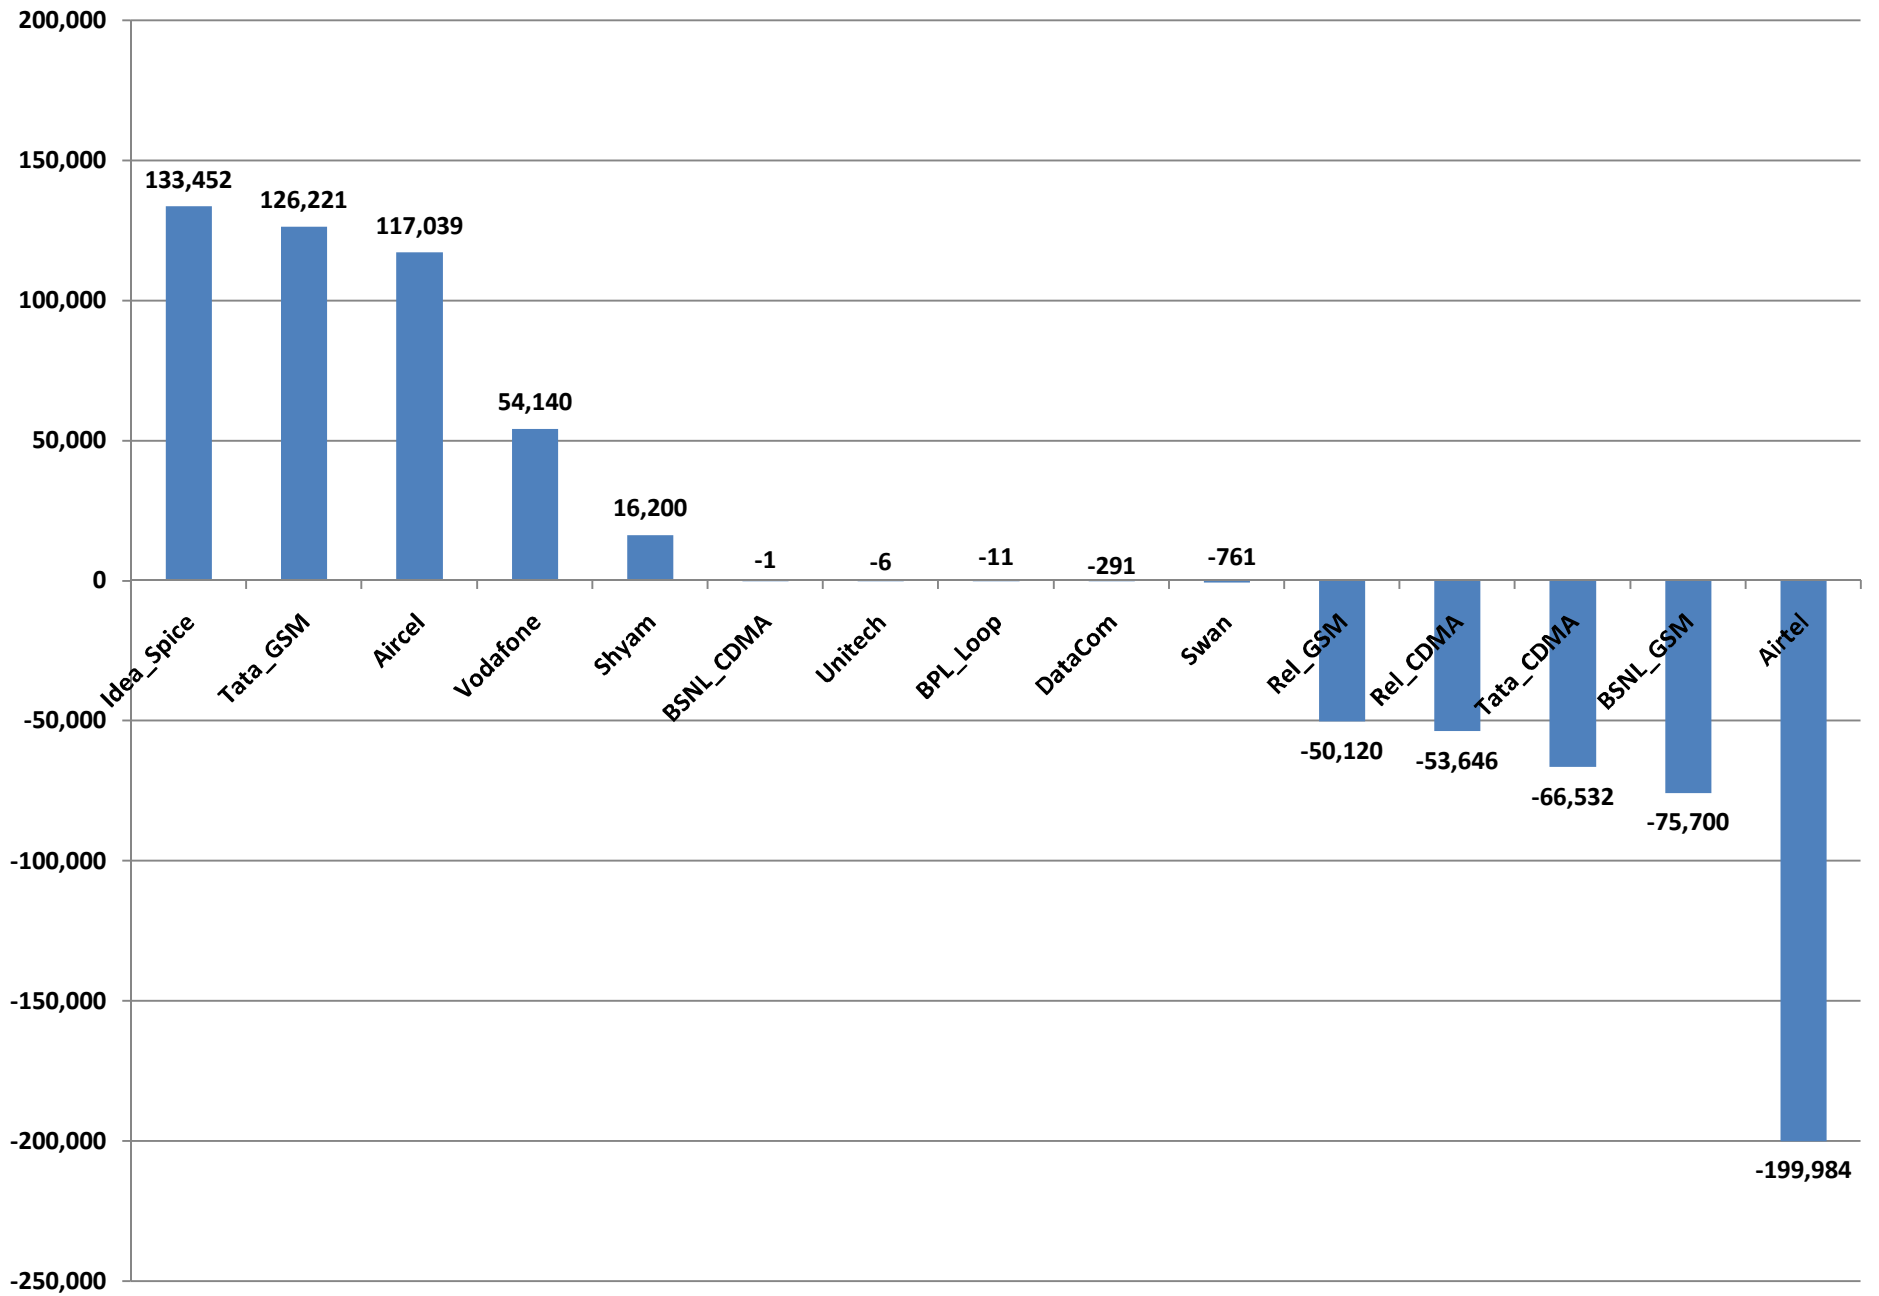

Rajasthan MNP Status as on 31.10.2011