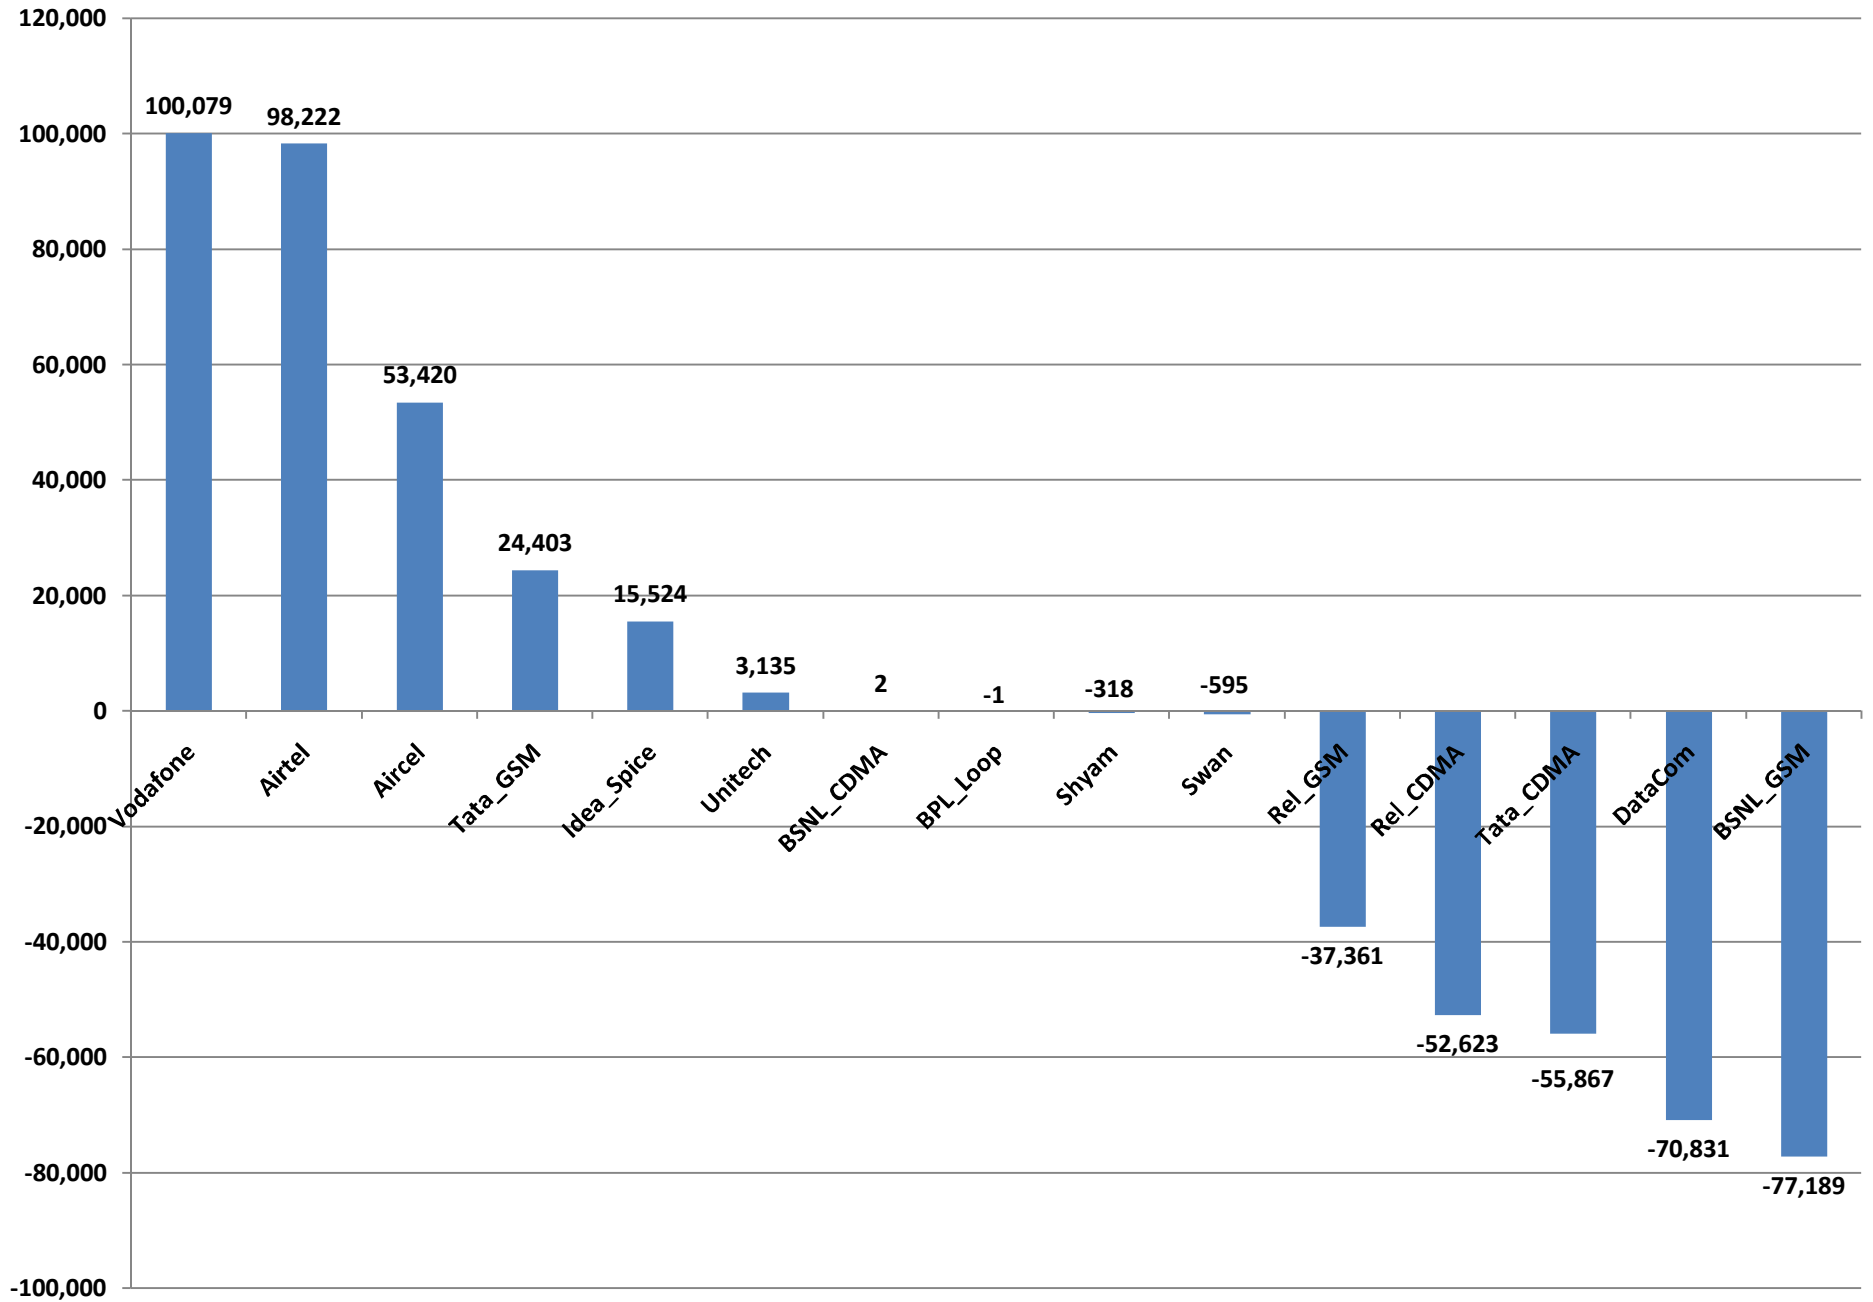

PAN India All Operators MNP Status as on 31.10.2011

Andhra Pradesh MNP Status as on 31.10.2011

Assam MNP Status as on 31.10.2011

Bihar + Jharkhand MNP Status as on 31.10.2011

Delhi MNP Status as on 31.10.2011

Gujarat MNP Status as on 31.10.2011

Himachal Pradesh MNP Status as on 31.10.2011

Haryana MNP Status as on 31.10.2011

Jammu & Kashmir MNP Status as on 31.10.2011

Karnataka MNP Status as on 31.10.2011

Kerala MNP Status as on 31.10.2011