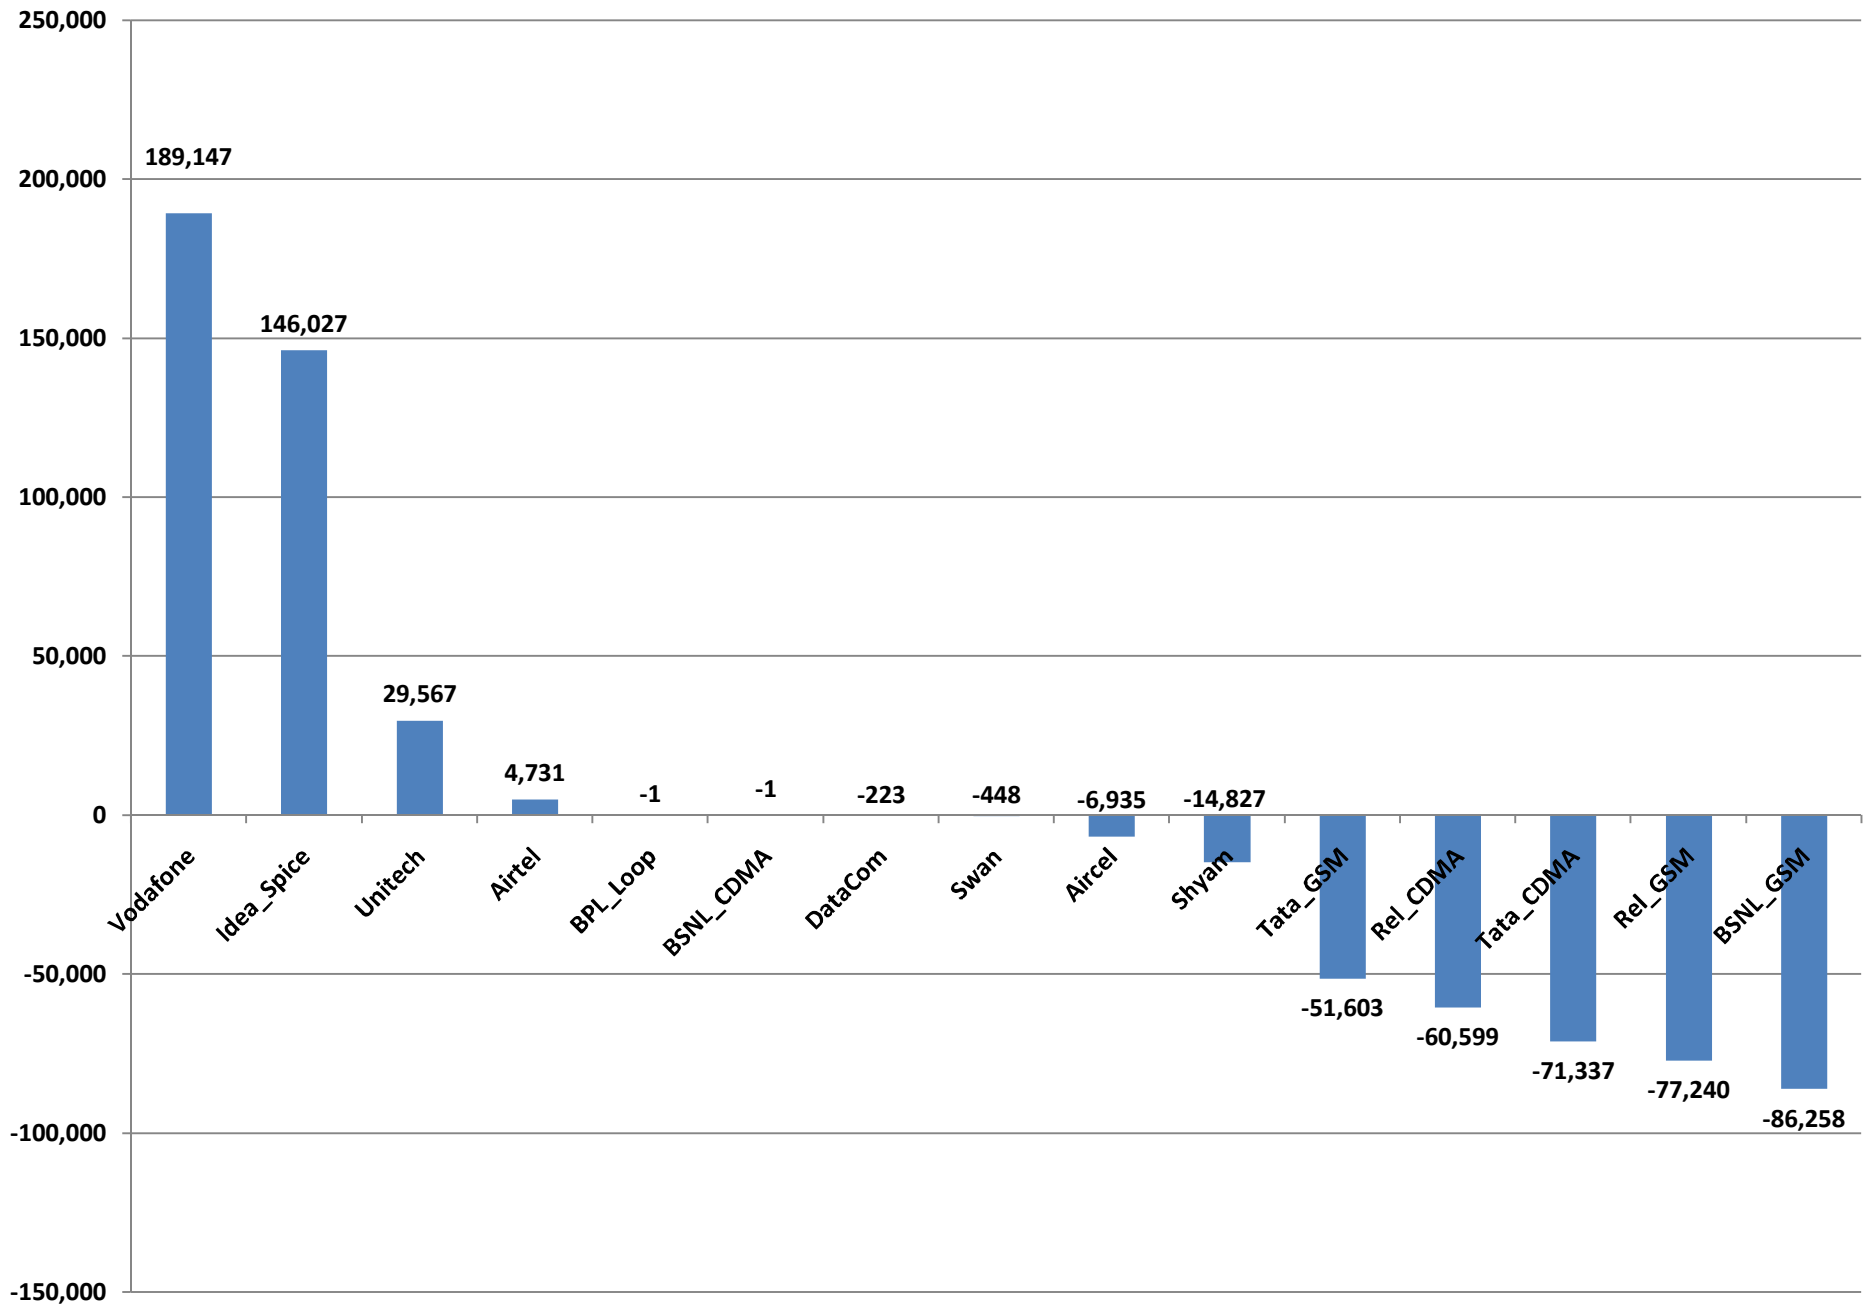

Maharashtra MNP Status as on 31.10.2011