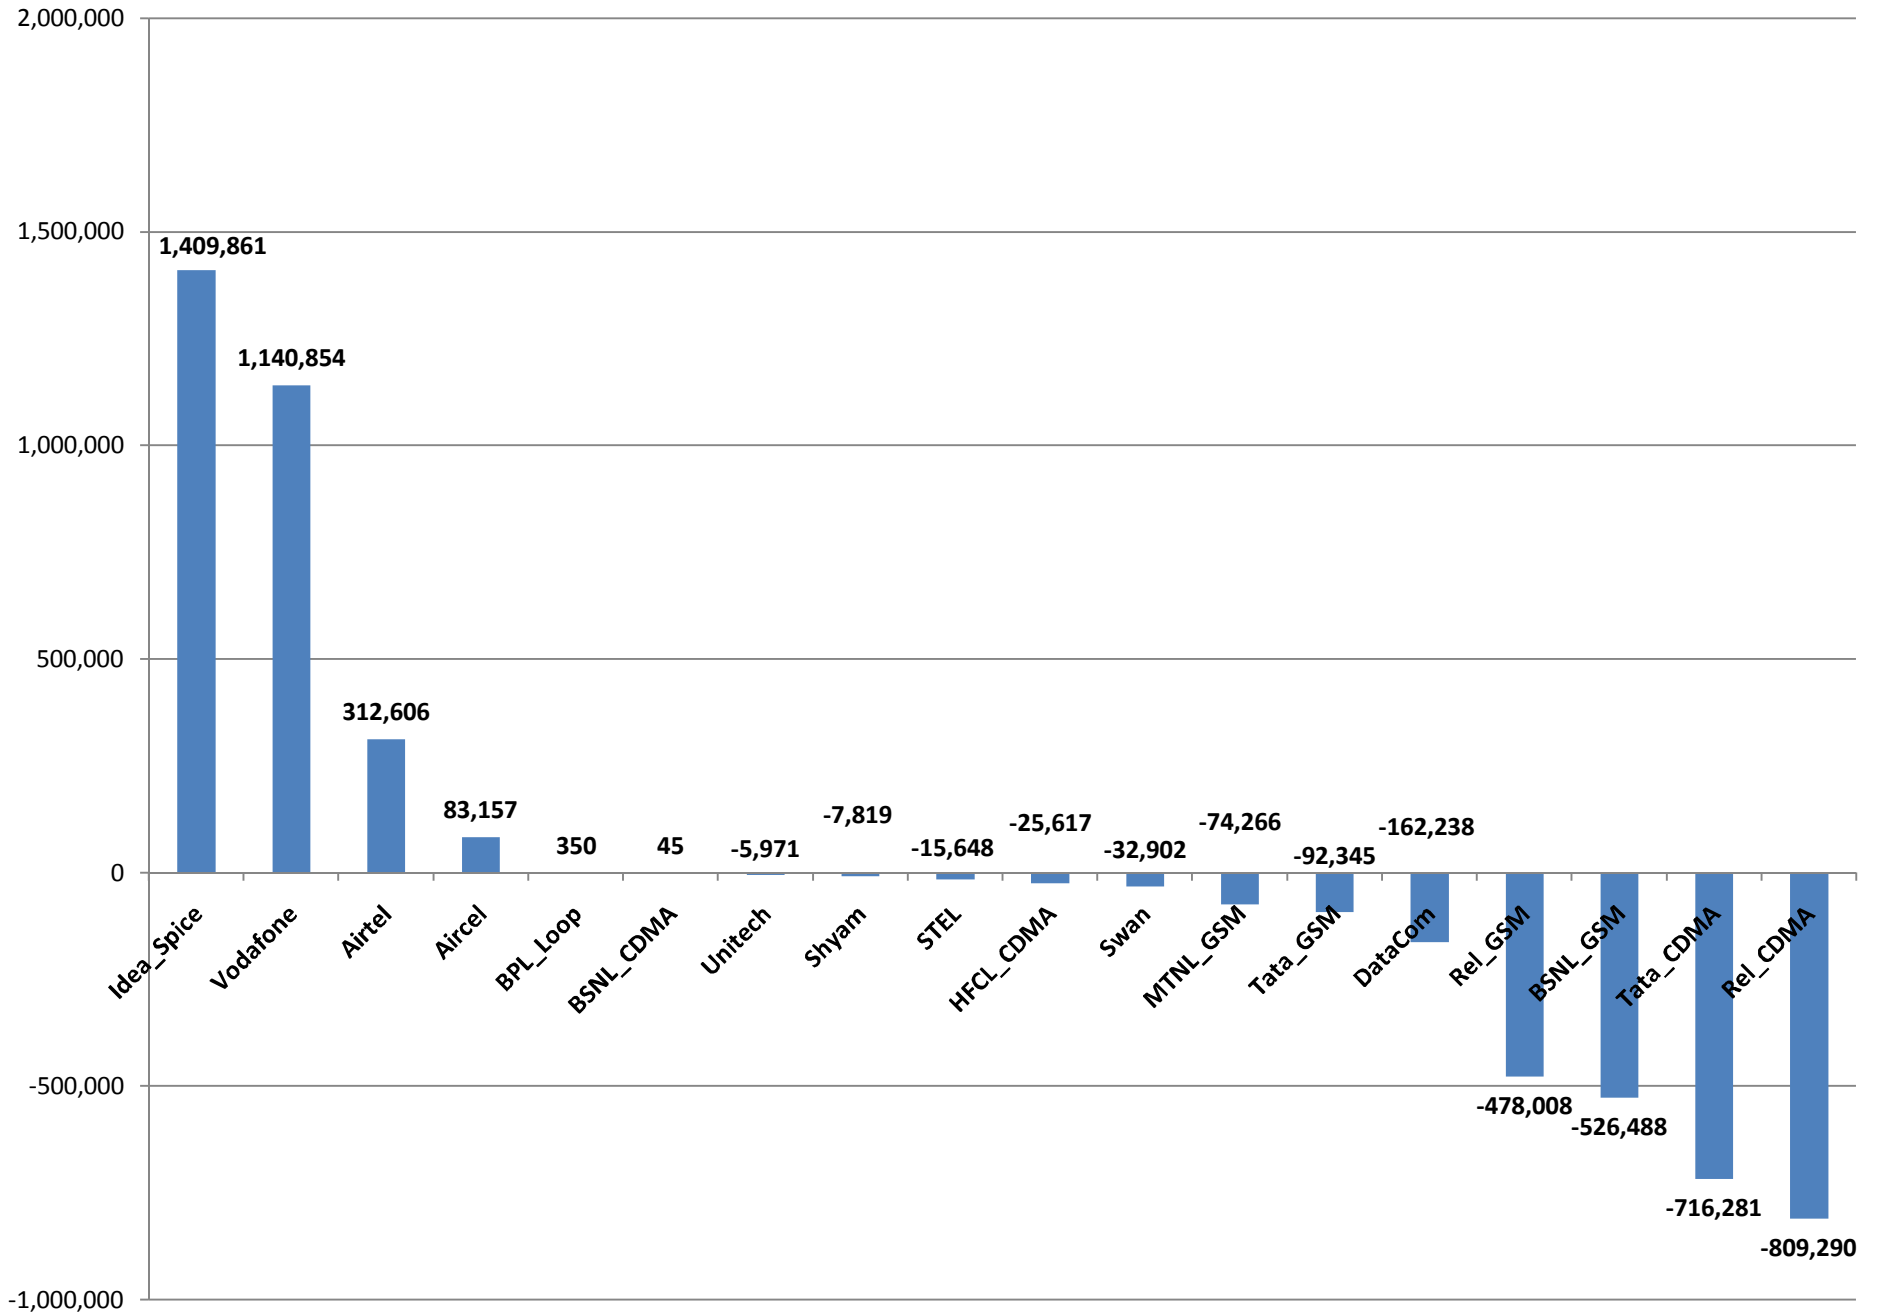

PAN India All Operators MNP Status as on 31.10.2011

Andhra Pradesh MNP Status as on 31.10.2011

Assam MNP Status as on 31.10.2011

Bihar + Jharkhand MNP Status as on 31.10.2011

Delhi MNP Status as on 31.10.2011