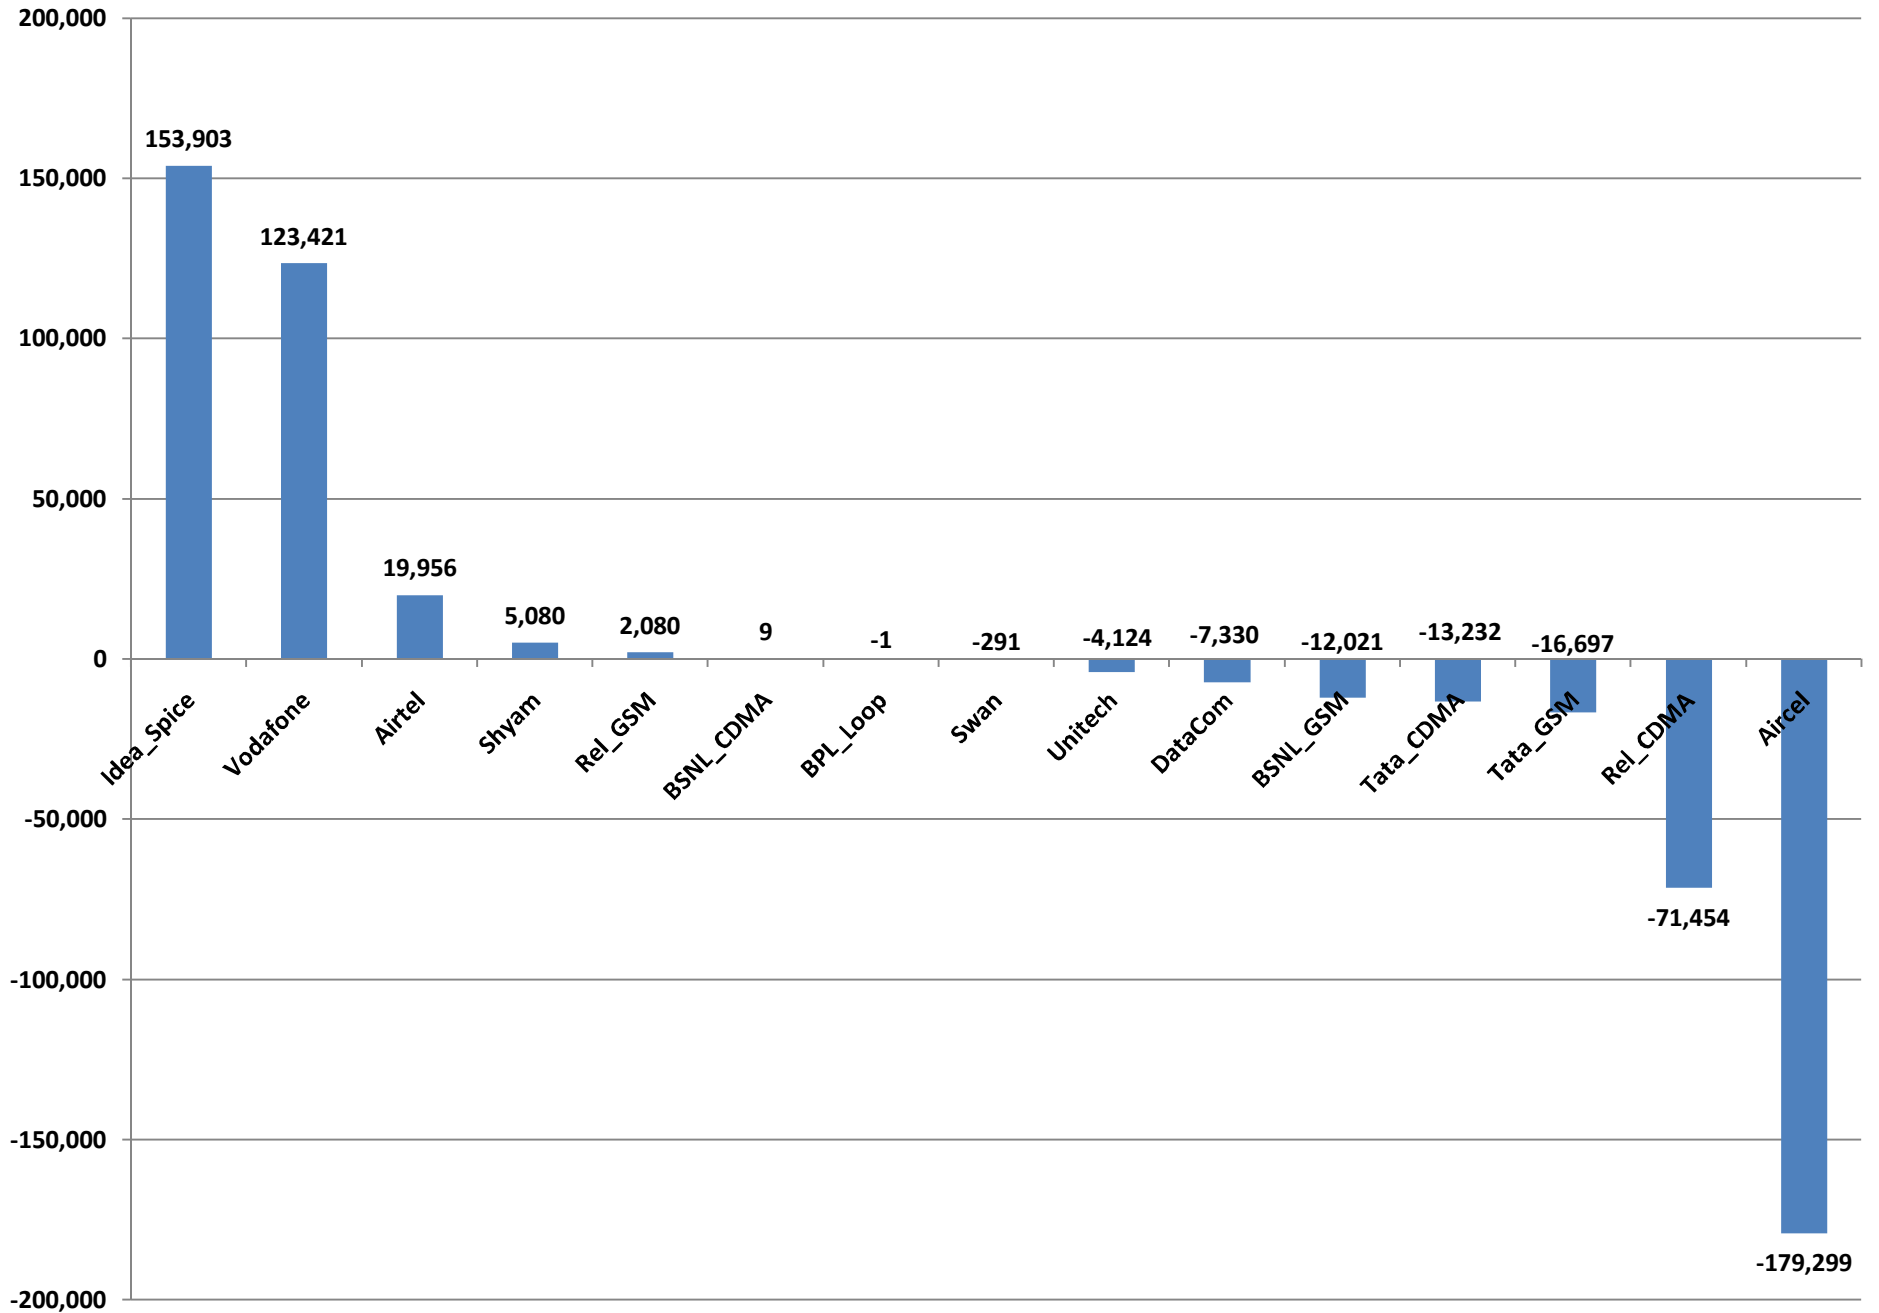

Orissa MNP Status as on 31.10.2011

Punjab MNP Status as on 31.10.2011

Rajasthan MNP Status as on 31.10.2011

Tamil Nadu + Chennai TD MNP Status as on 31.10.2011

UP East MNP Status as on 31.10.2011

UP West + Uttaranchal MNP Status as on 31.10.2011