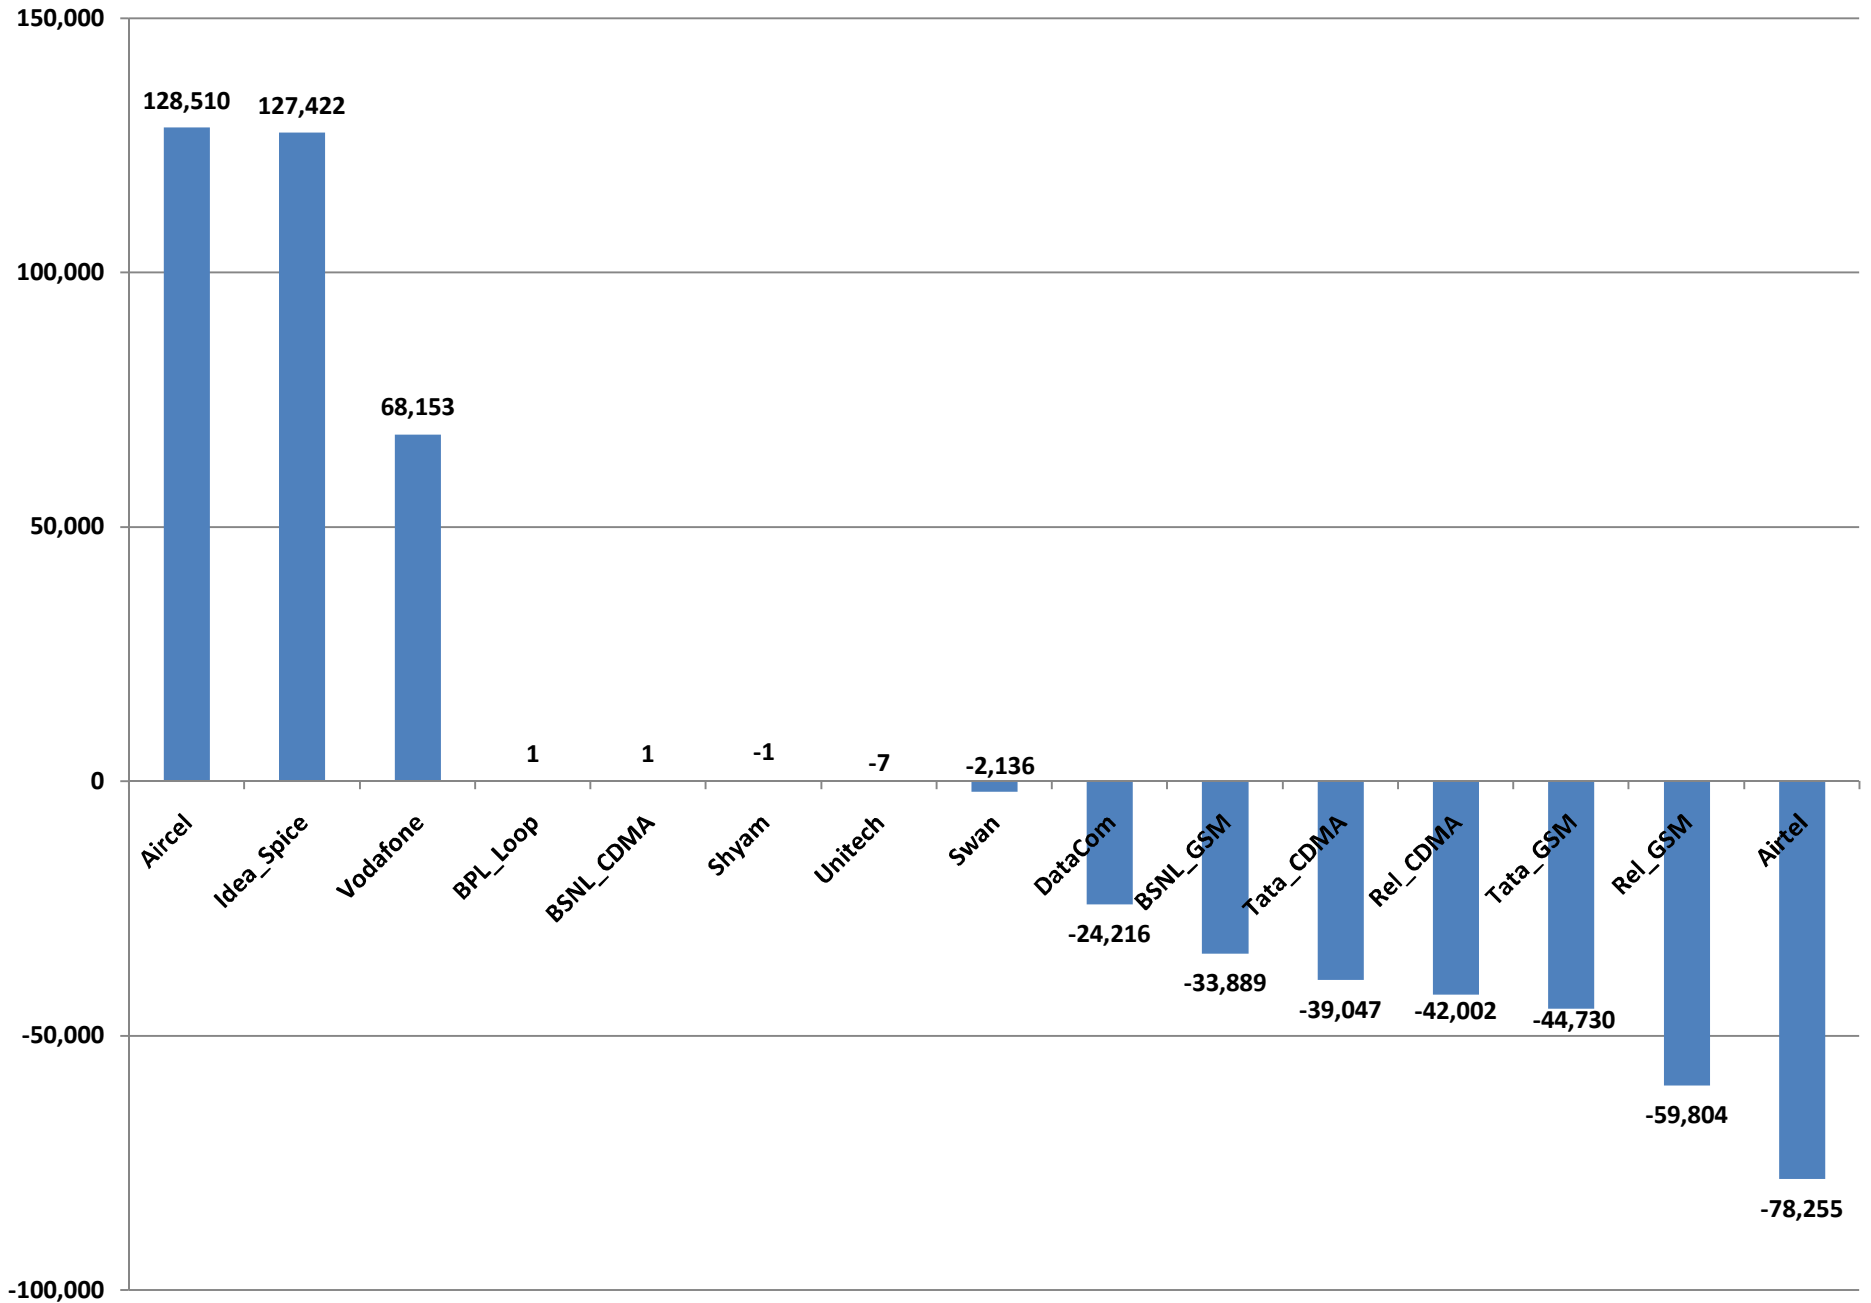

Madhya Pradesh + Chhatisgarh MNP Status as on 31.10.2011