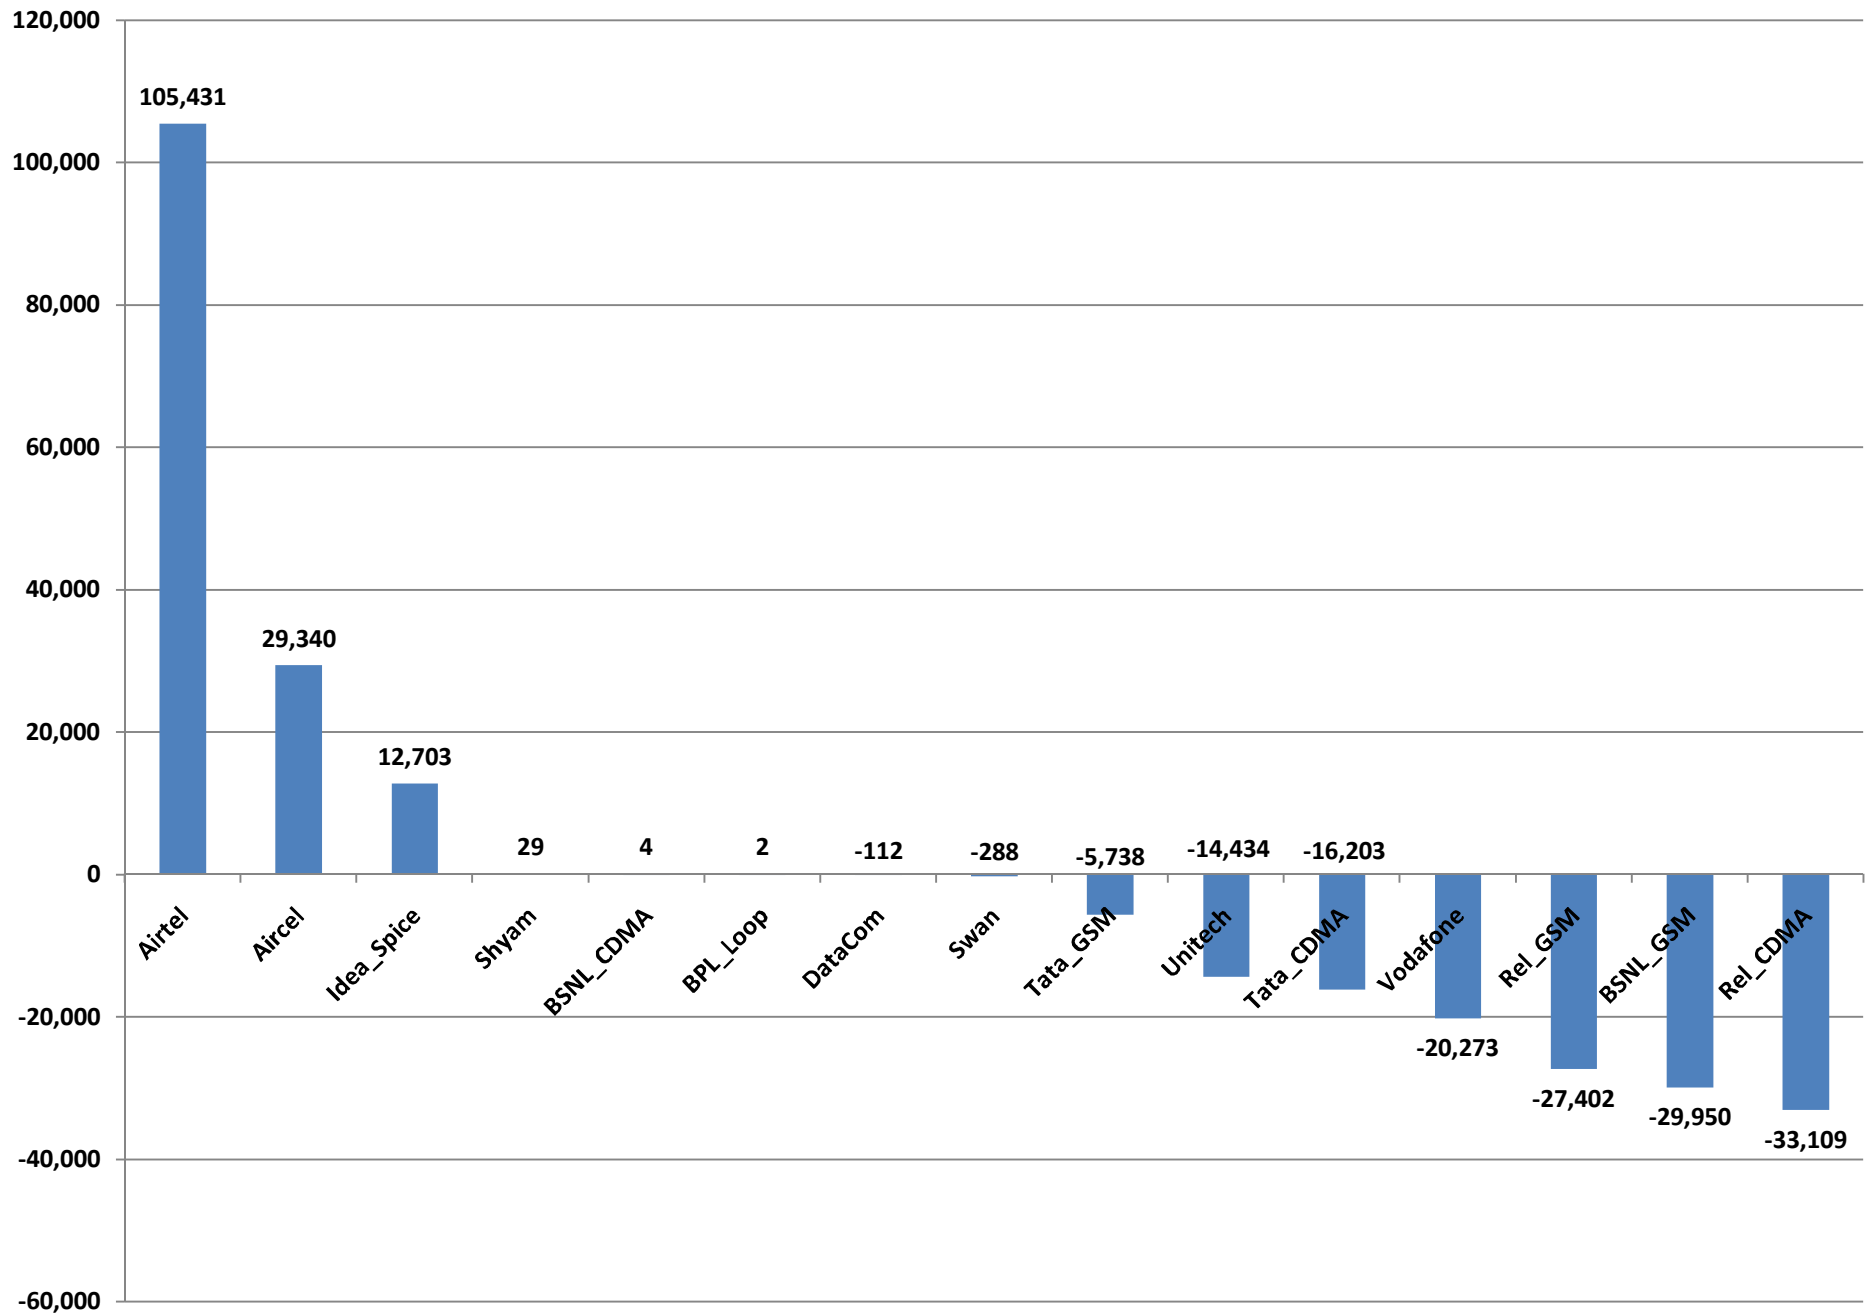

Orissa MNP Status as on 31.10.2011

Punjab MNP Status as on 31.10.2011

Rajasthan MNP Status as on 31.10.2011

Tamil Nadu + Chennai TD MNP Status as on 31.10.2011

UP East MNP Status as on 31.10.2011

UP West + Uttaranchal MNP Status as on 31.10.2011