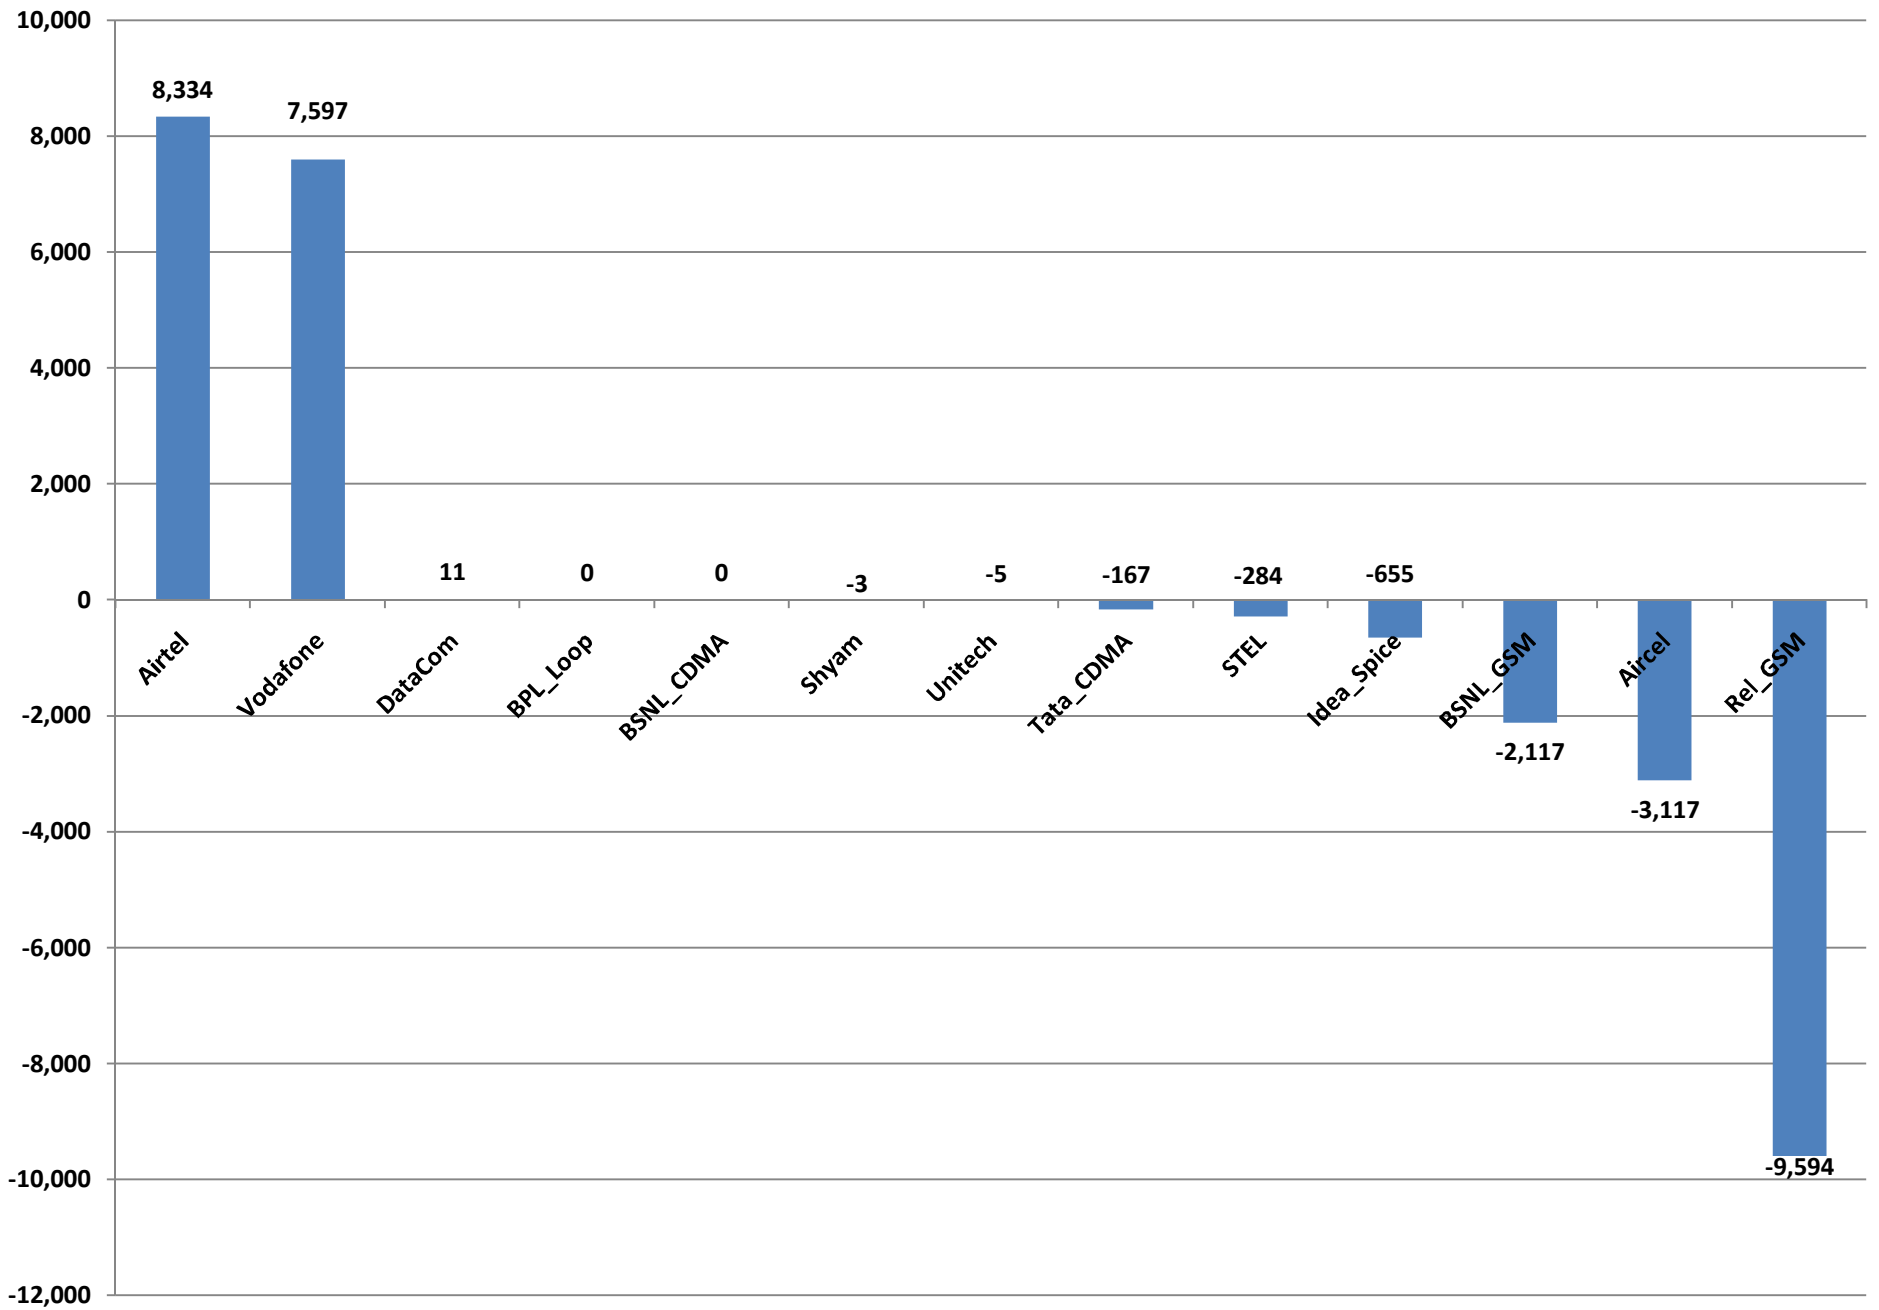

PAN India All Operators MNP Status as on 31.10.2011

Andhra Pradesh MNP Status as on 31.10.2011

Assam MNP Status as on 31.10.2011

Bihar + Jharkhand MNP Status as on 31.10.2011

Delhi MNP Status as on 31.10.2011