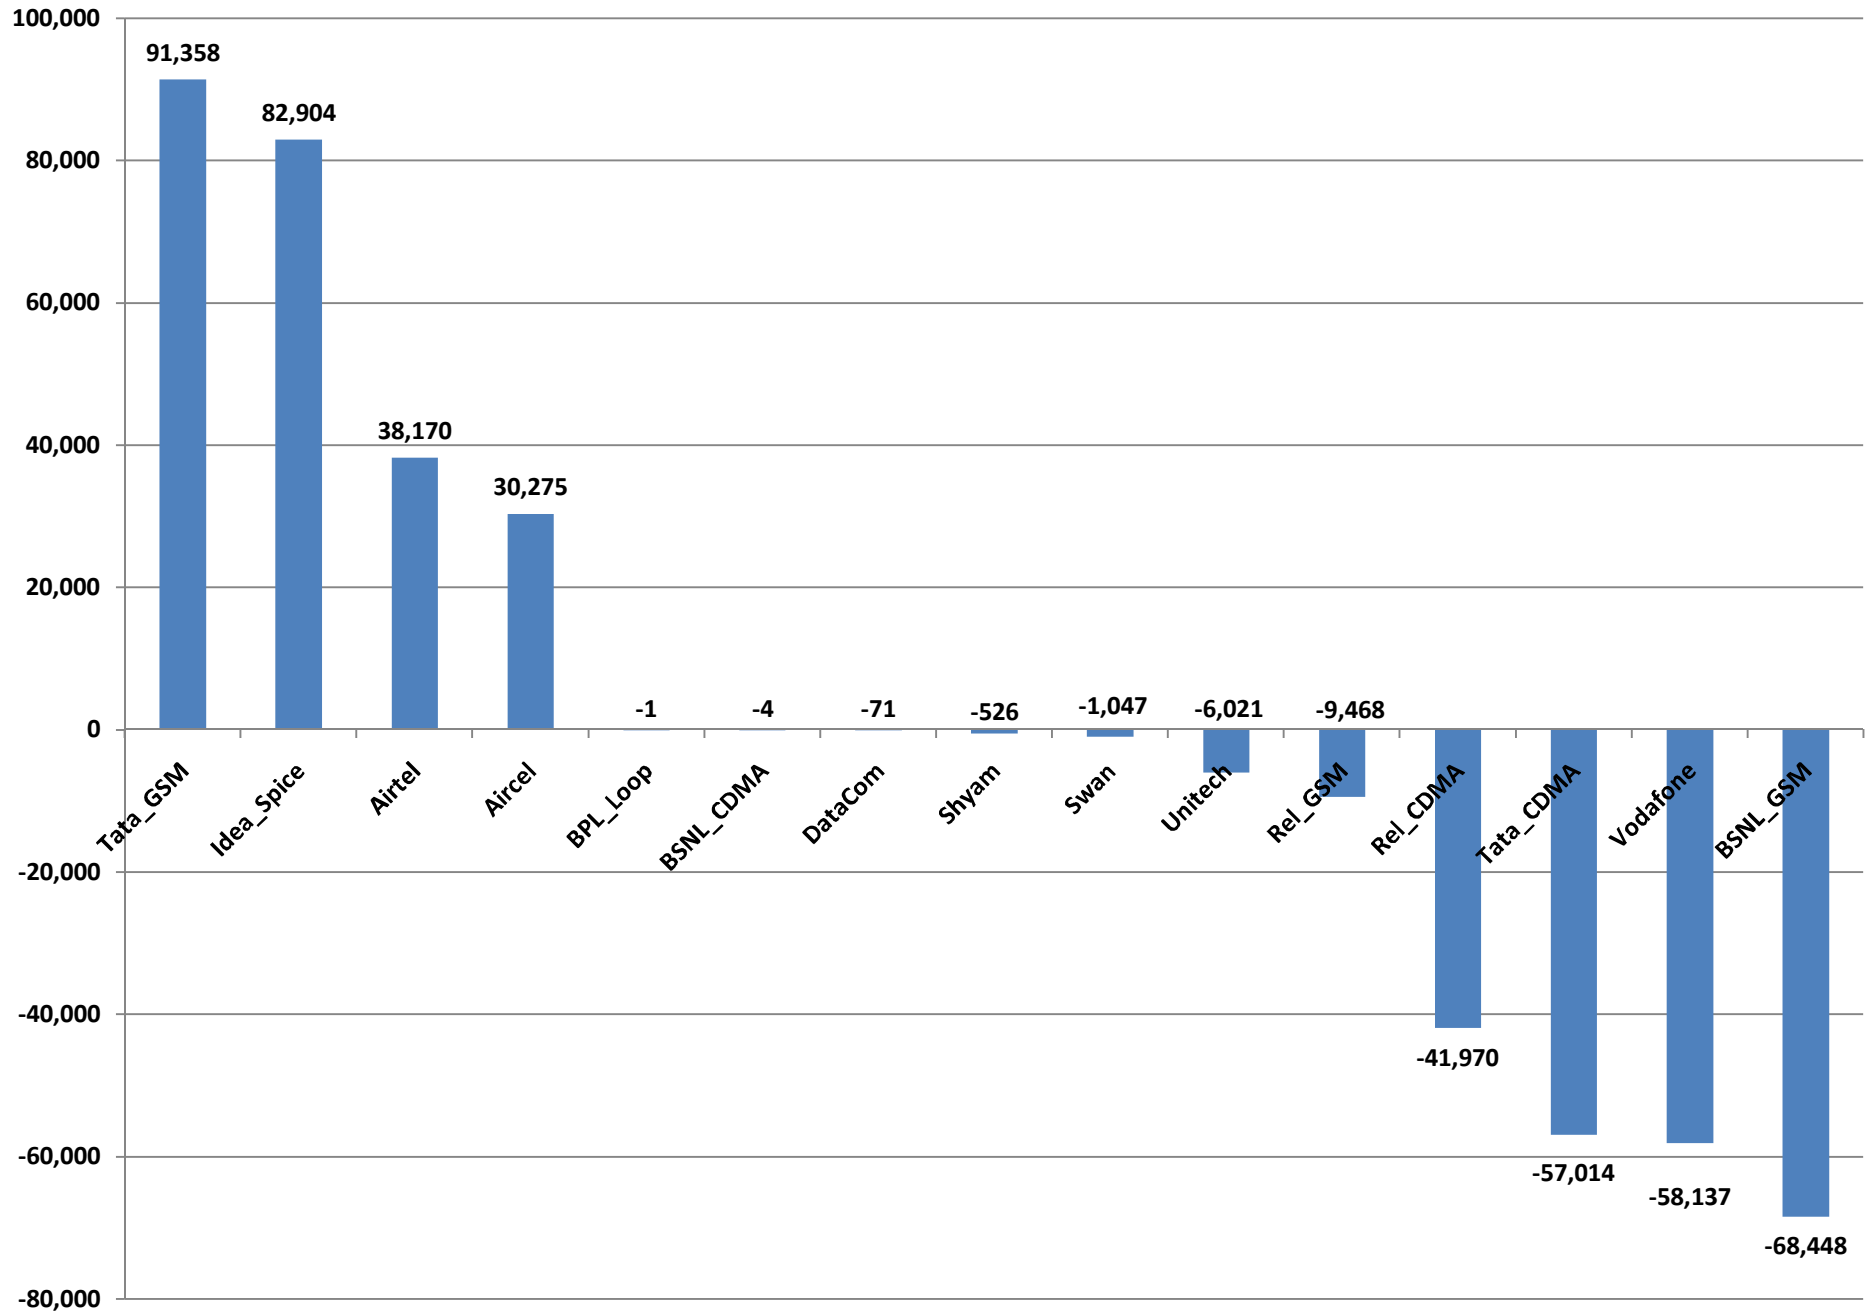

Orissa MNP Status as on 31.10.2011

Punjab MNP Status as on 31.10.2011

Rajasthan MNP Status as on 31.10.2011

Tamil Nadu + Chennai TD MNP Status as on 31.10.2011

UP East MNP Status as on 31.10.2011

UP West + Uttaranchal MNP Status as on 31.10.2011