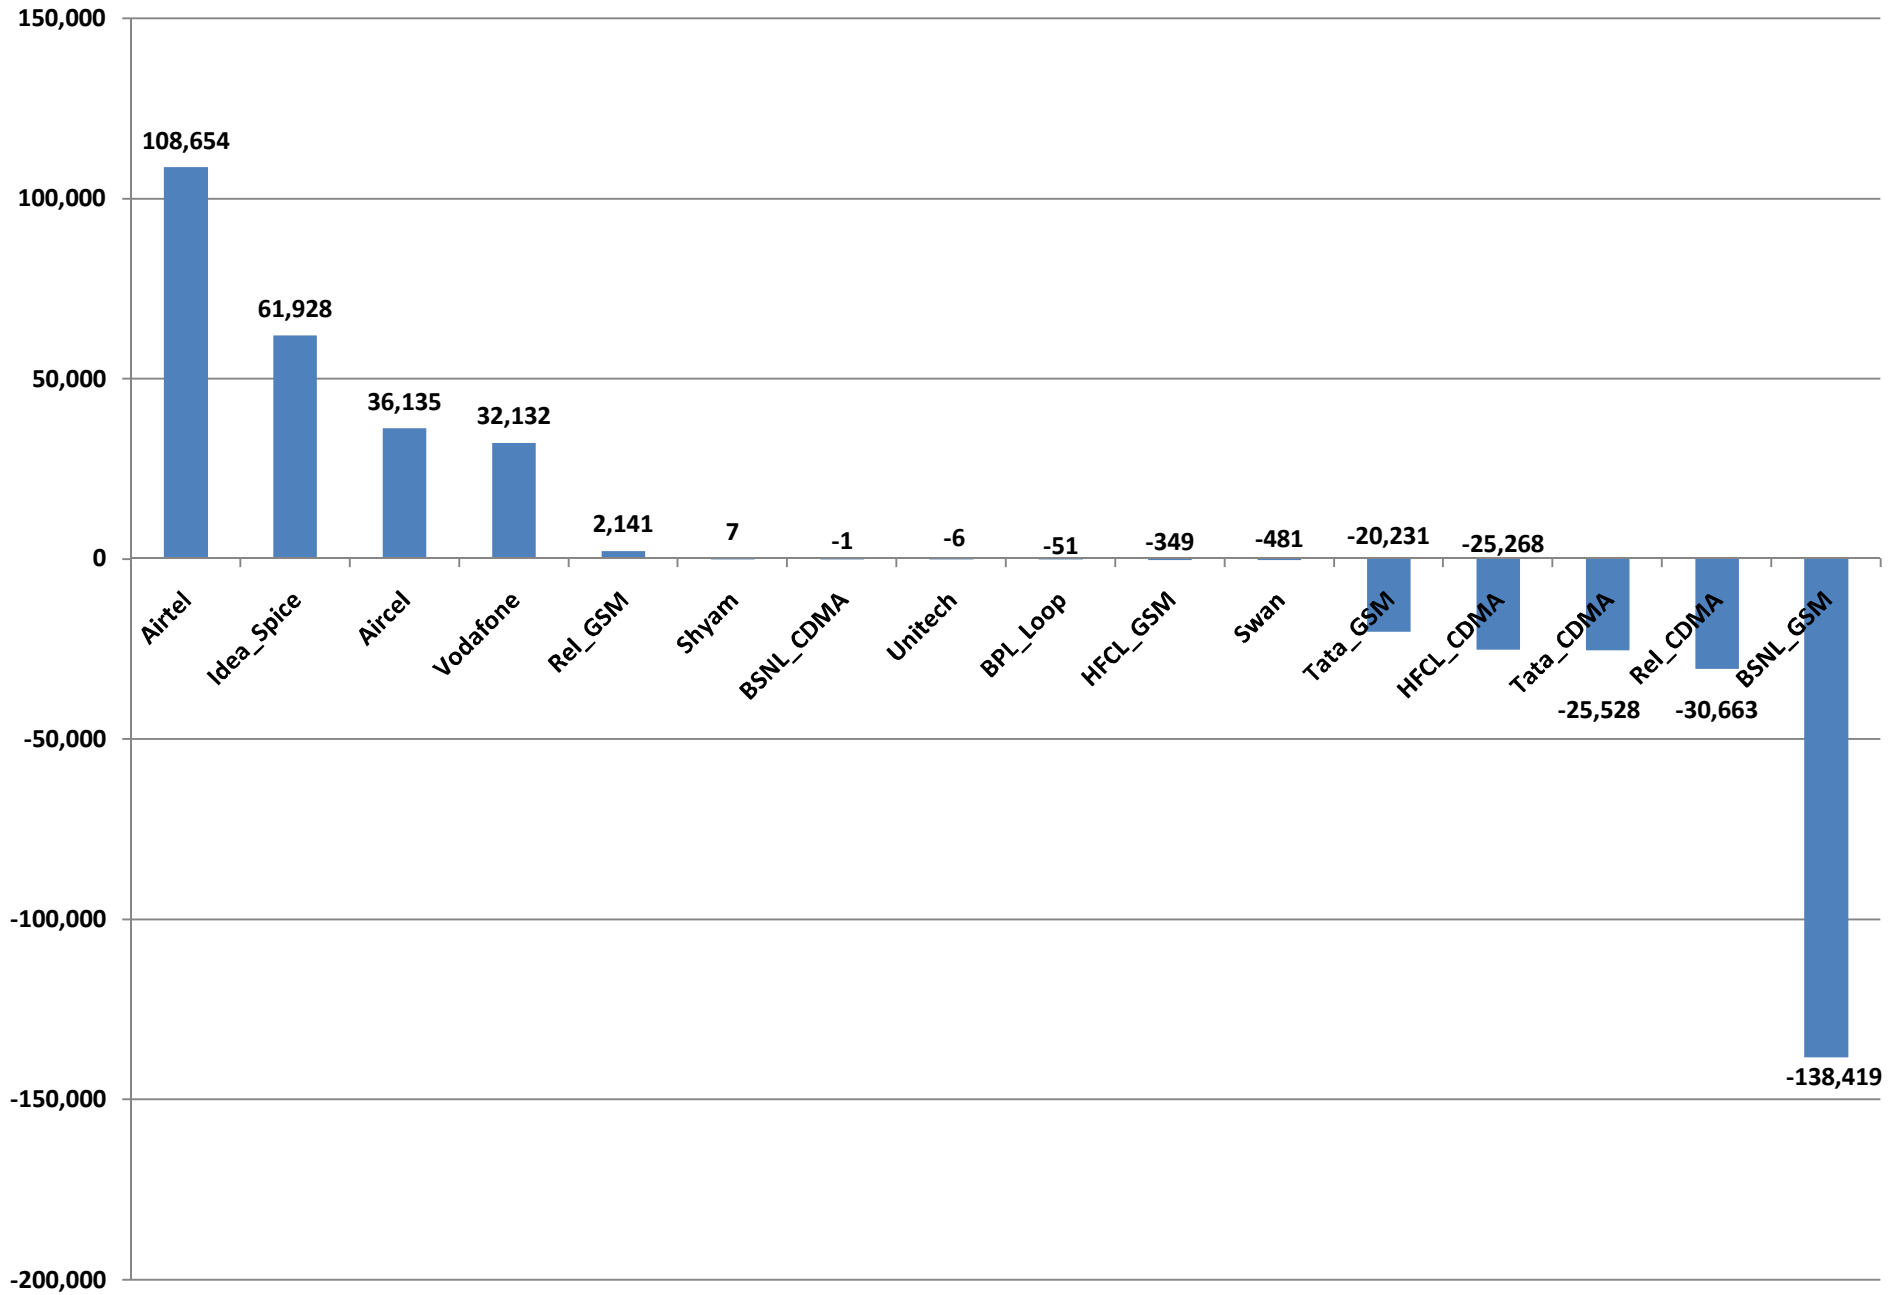

Punjab MNP Status as on 31.10.2011