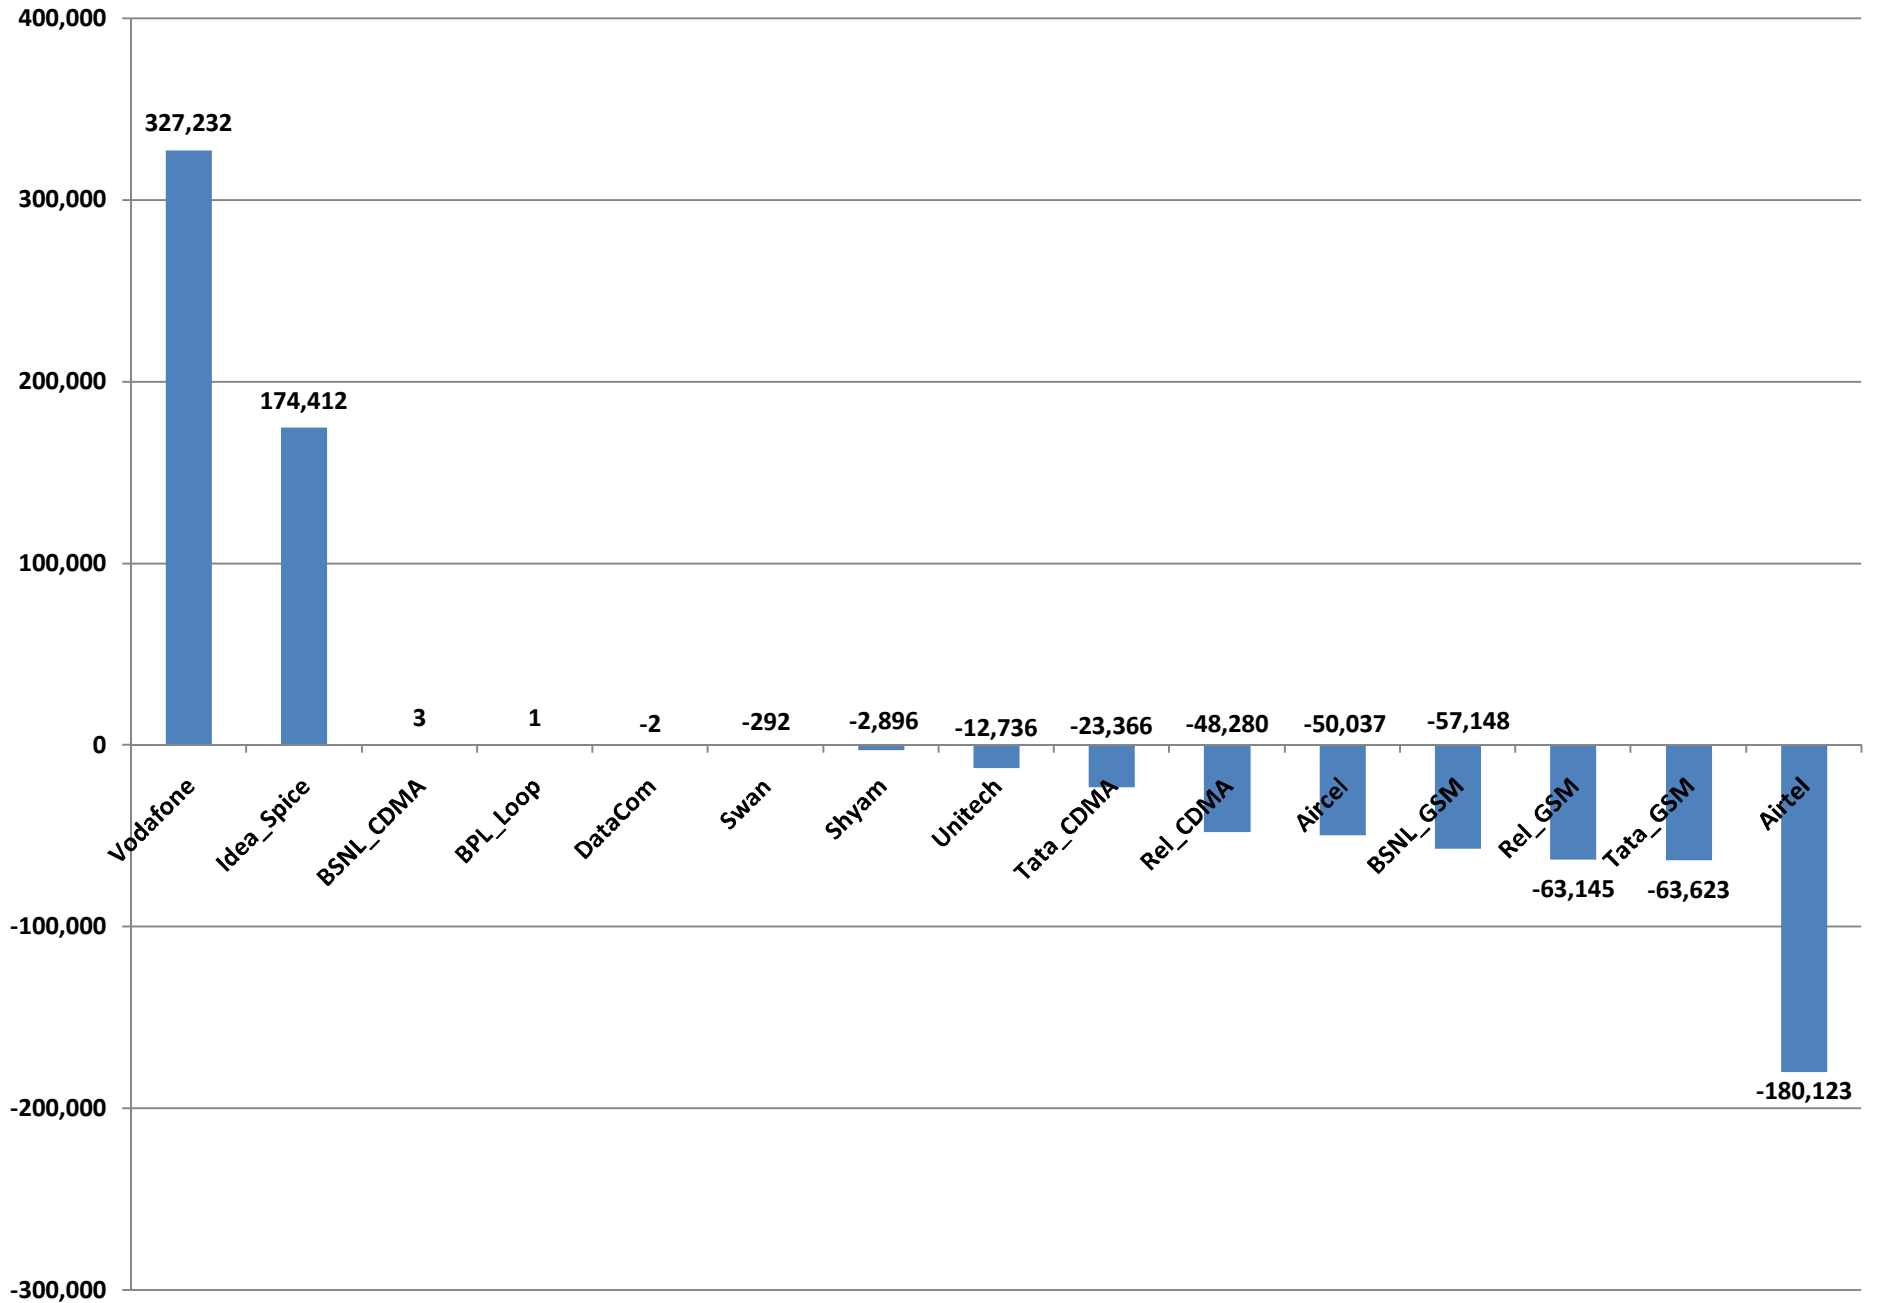

Gujarat MNP Status as on 31.10.2011

Himachal Pradesh MNP Status as on 31.10.2011

Haryana MNP Status as on 31.10.2011

Jammu & Kashmir MNP Status as on 31.10.2011

Karnataka MNP Status as on 31.10.2011

Kerala MNP Status as on 31.10.2011