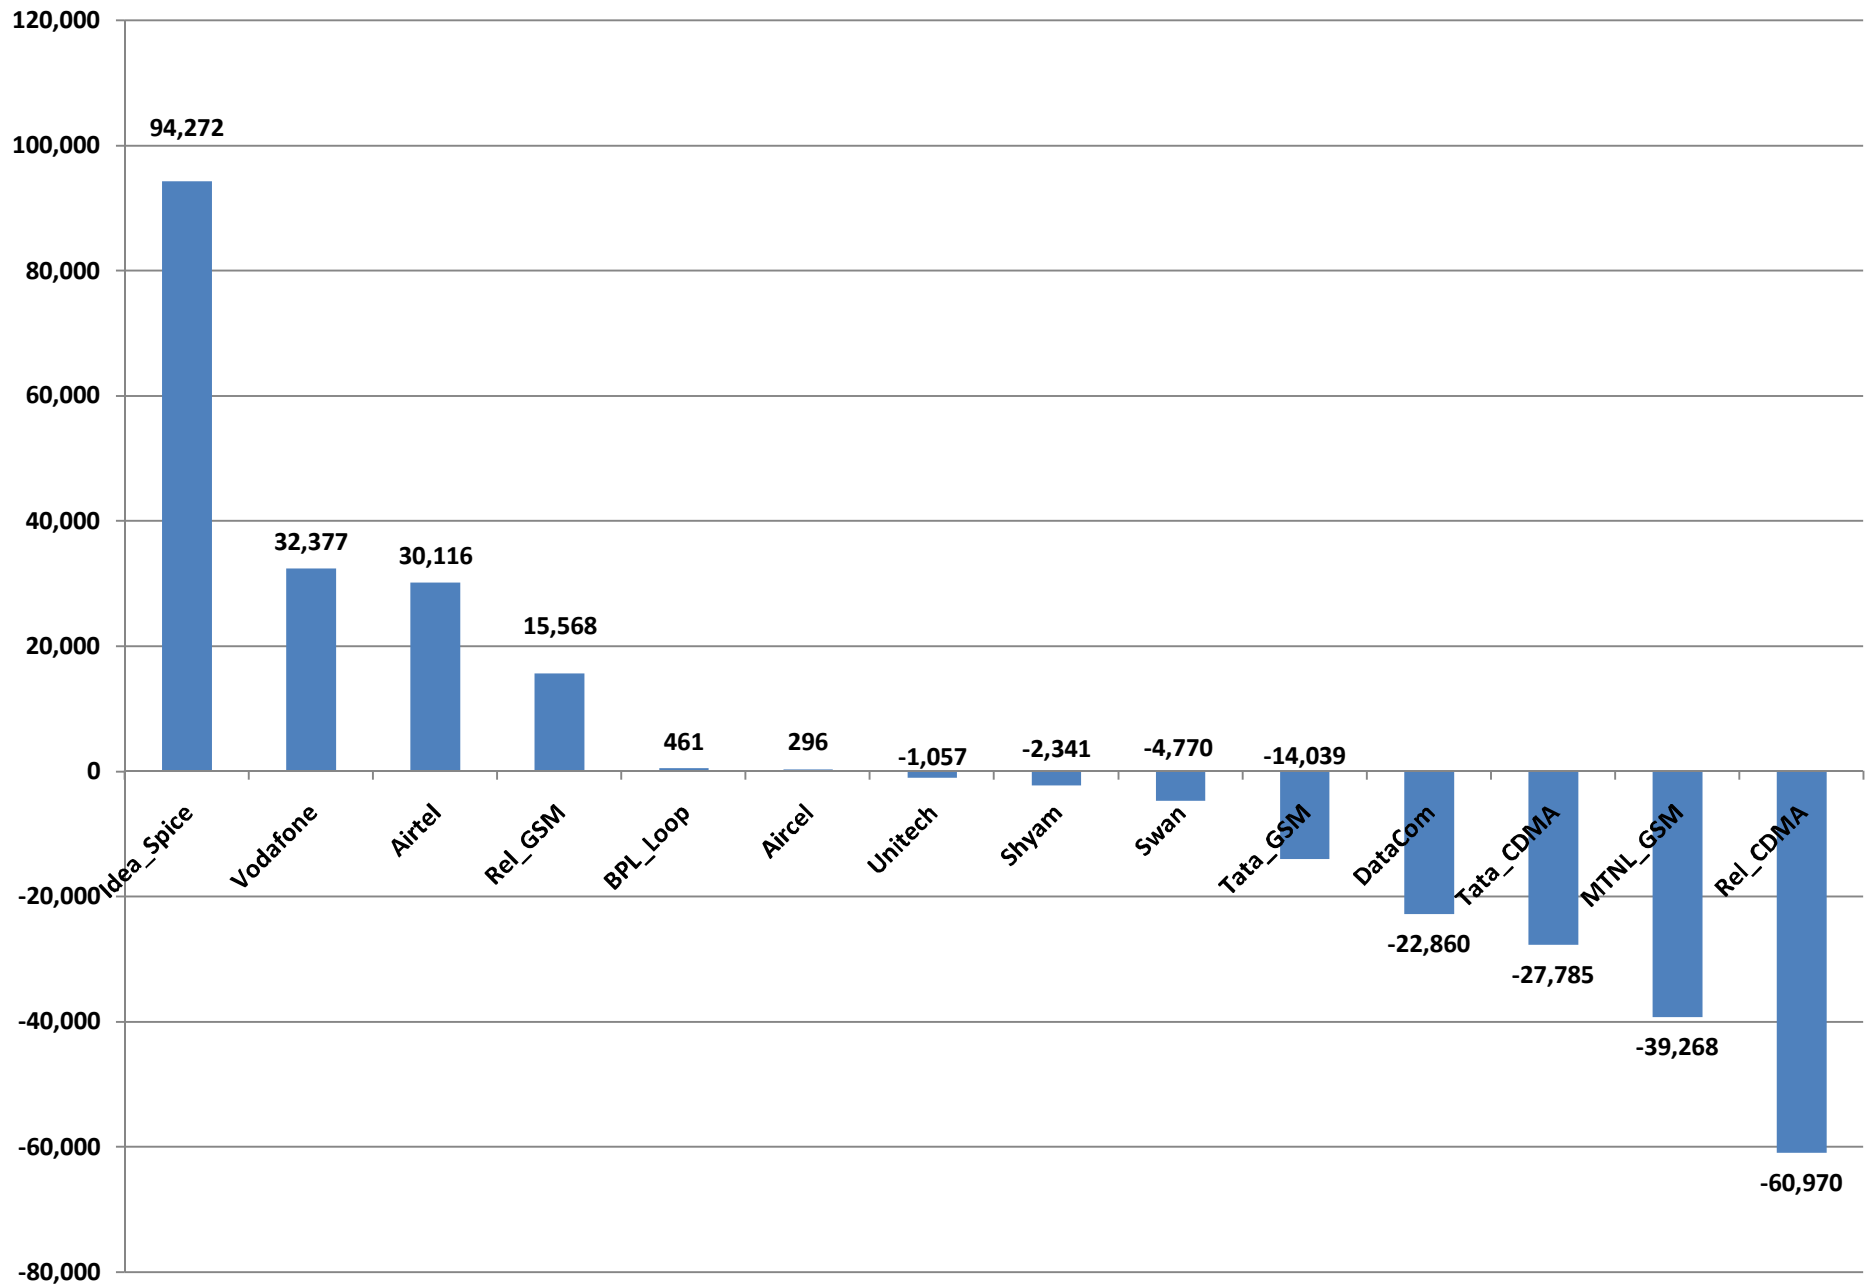

Kolkata TD MNP Status as on 31.10.2011

Maharashtra MNP Status as on 31.10.2011

Madhya Pradesh + Chhatisgarh MNP Status as on 31.10.2011

Mumbai MNP Status as on 31.10.2011

NE-I + NE-II MNP Status as on 31.10.2011