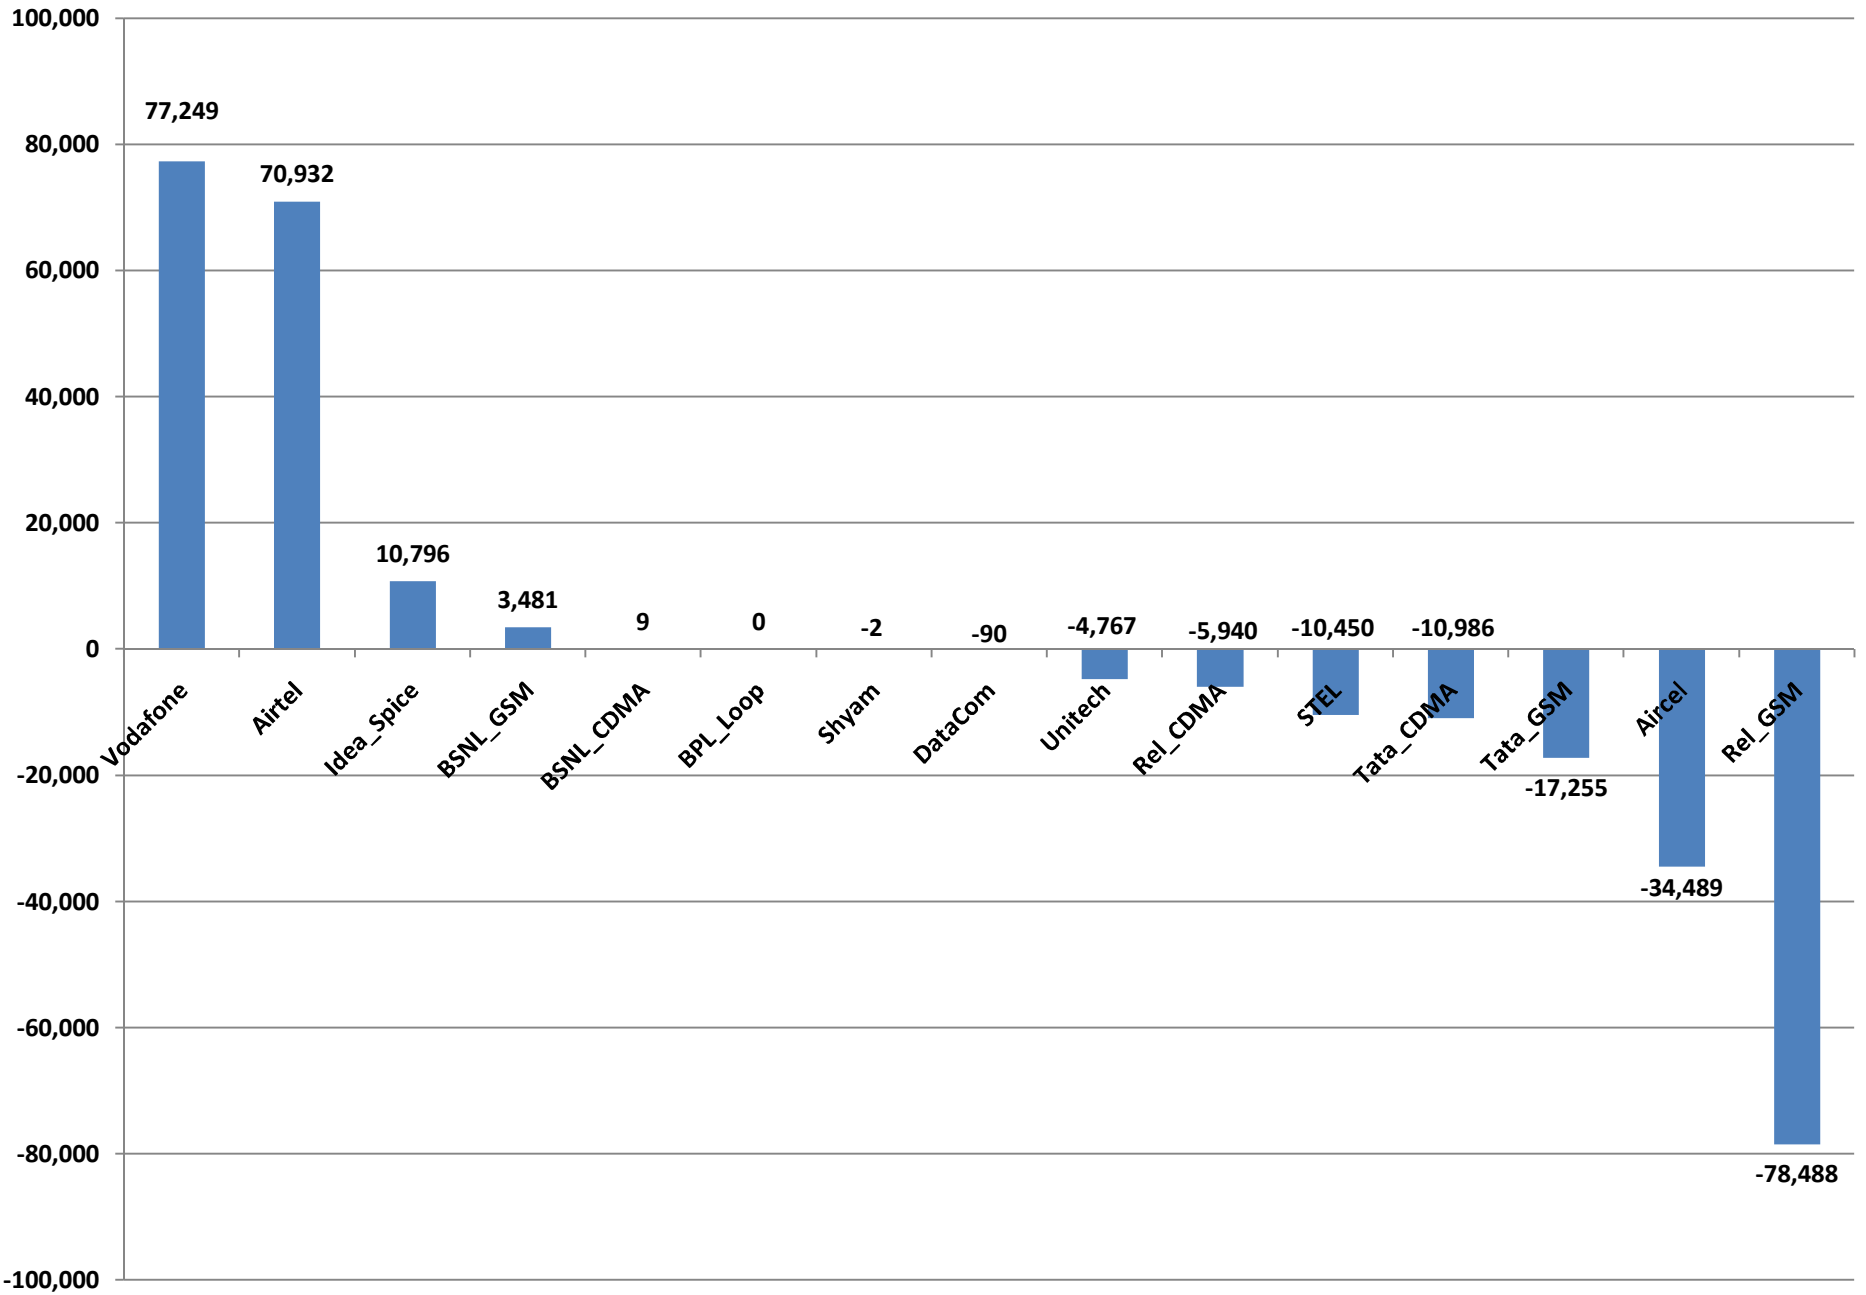

Orissa MNP Status as on 31.10.2011