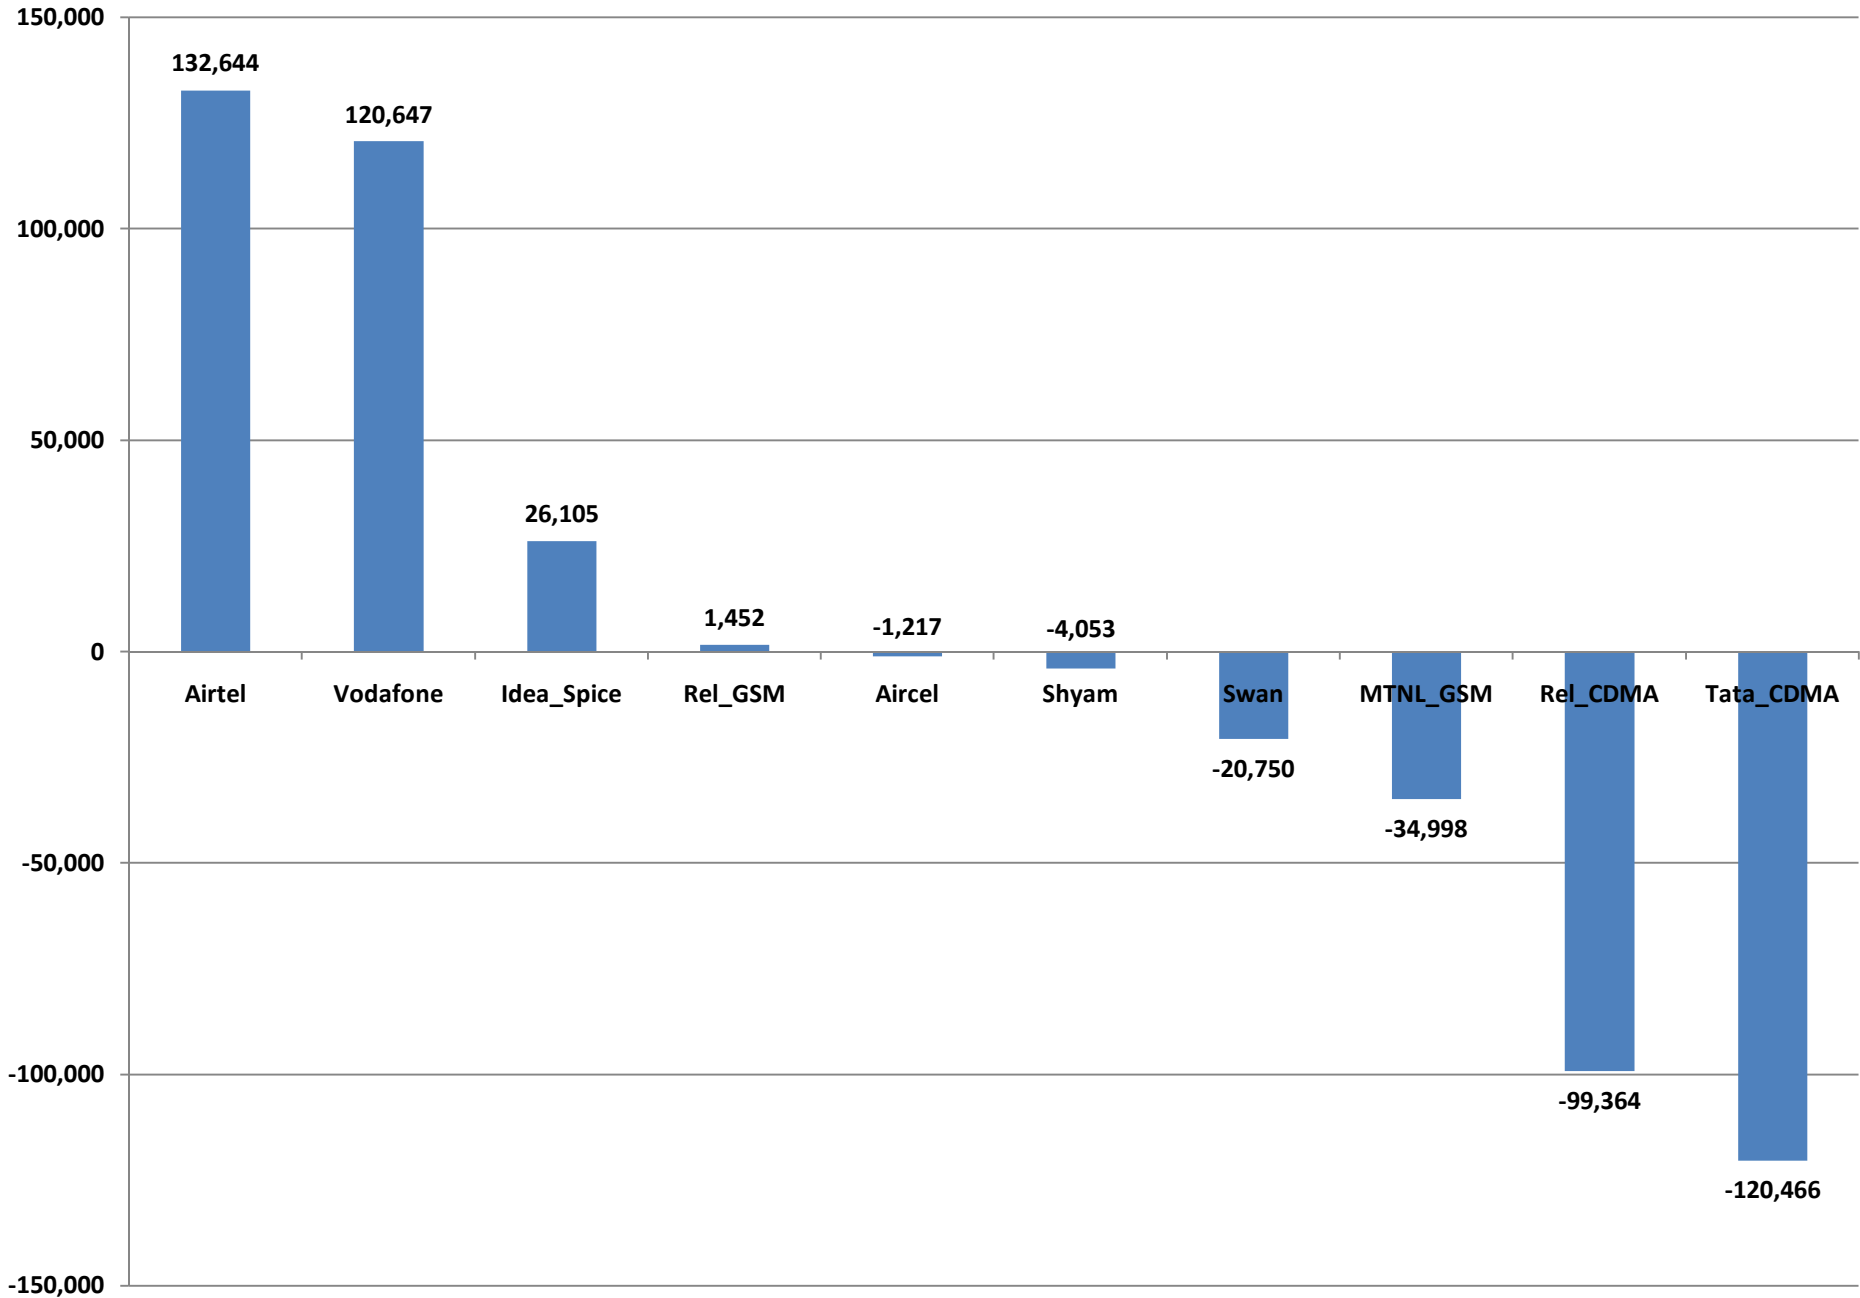

PAN India All Operators MNP Status as on 31.10.2011

Andhra Pradesh MNP Status as on 31.10.2011

Assam MNP Status as on 31.10.2011

Bihar + Jharkhand MNP Status as on 31.10.2011

Delhi MNP Status as on 31.10.2011